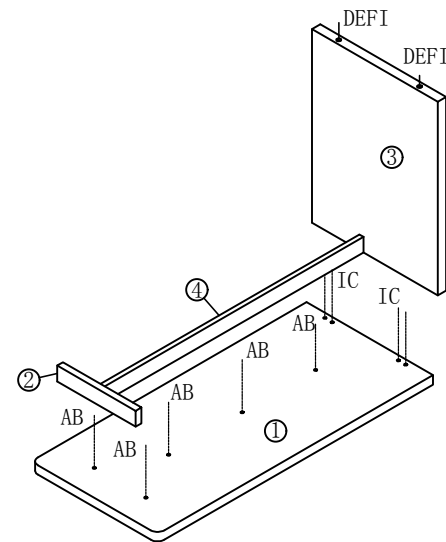

1

(A)*5

(B)*5

(C)*2

(D)*2

(E)*2

(F)*2

(I)*2