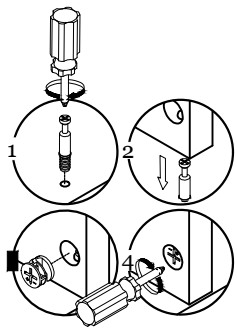

LINSY 林氏家居

ASSEMBLY INSTRUCTION

Model no.	DJIV-C	Specification	1200*550*766mm
-----------	--------	---------------	----------------

Install
tool

Hardware list

Component list

No.	Name	Specification	QTY	Material
①	Top panel	1190*550*36	1	MFC+MDF
②	Left side panel	342*60*25	1	MFC
③	Right side panel	730*548*36	1	MFC+MDF
④	Long brace	1058*58*18	1	MFC

DJIV-C

Assembly instruction

PART B

(A)*4

(B)*4

(G)*2

(H)*1

1