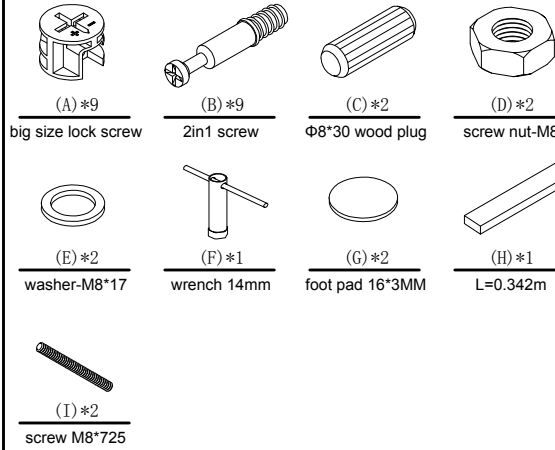

LINSY 林氏家居

ASSEMBLY INSTRUCTION

Model no.	DJIV-C	Specification	1200*550*766mm
-----------	--------	---------------	----------------

Install
tool

Hardware list

Component list

No.	Name	Specification	QTY	Material
①	Top panel	1190*550*36	1	MFC+MDF
②	Left side panel	342*60*25	1	MFC
③	Right side panel	730*548*36	1	MFC+MDF
④	Long brace	1058*58*18	1	MFC

DJIV-C

Assembly instruction

PART B

(A)*4

(B)*4

(G)*2

(H)*1

1