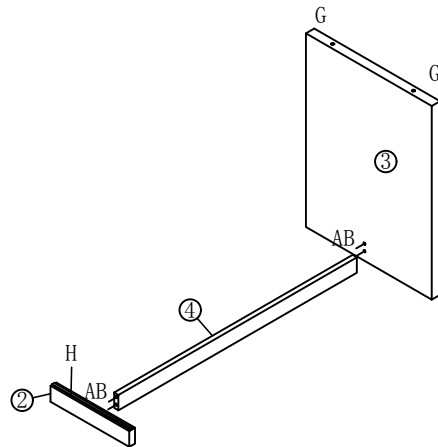

LINSY 林氏家居

ASSEMBLY INSTRUCTION

Model no.	DJIV-C	Specification	1200*550*766mm
-----------	--------	---------------	----------------

Install
tool

Hardware list

Component list

No.	Name	Specification	QTY	Material
①	Top panel	1190*550*36	1	MFC+MDF
②	Left side panel	342*60*25	1	MFC
③	Right side panel	730*548*36	1	MFC+MDF
④	Long brace	1058*58*18	1	MFC

DJIV-C

Assembly instruction

PART B

(A)*4

(B)*4

(G)*2

(H)*1

1