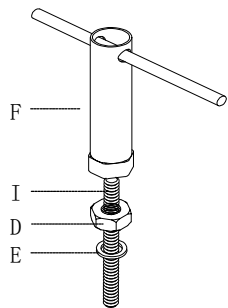

LINSY 林氏家居

ASSEMBLY INSTRUCTION

Model no.	DJIV-C	Specification	1200*550*766mm
-----------	--------	---------------	----------------

Install
tool

Hardware list

Component list

No.	Name	Specification	QTY	Material
①	Top panel	1190*550*36	1	MFC+MDF
②	Left side panel	342*60*25	1	MFC
③	Right side panel	730*548*36	1	MFC+MDF
④	Long brace	1058*58*18	1	MFC

DJIV-C

Assembly instruction

PART B

(A)*4

(B)*4

(G)*2

(H)*1

1