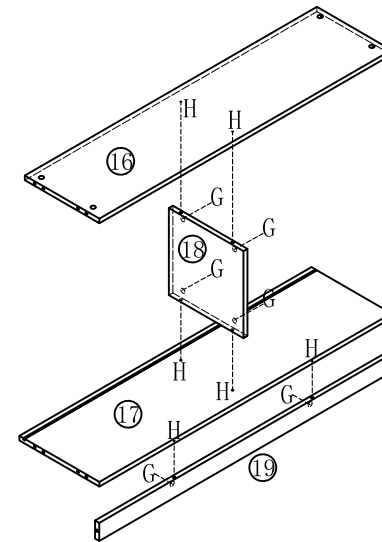

JV1V-A 1.4m

安装方法/
Installation method

大弯big bend

中弯middle bending

直弯straight bending

侧板
side board

门板
Door panel

调节上下
Adjust up and down

调节左右
Adjust left and right

调节前后
Before and after adjustment
门铰
Hinge

5

6

7

8

JV1V-A 1.4m

安装方法/
Installation method

背板扣
Back Plate Buckle-White

(G)*8

(H)*8

(I)*6

9

(M)*12

10

(K)*12