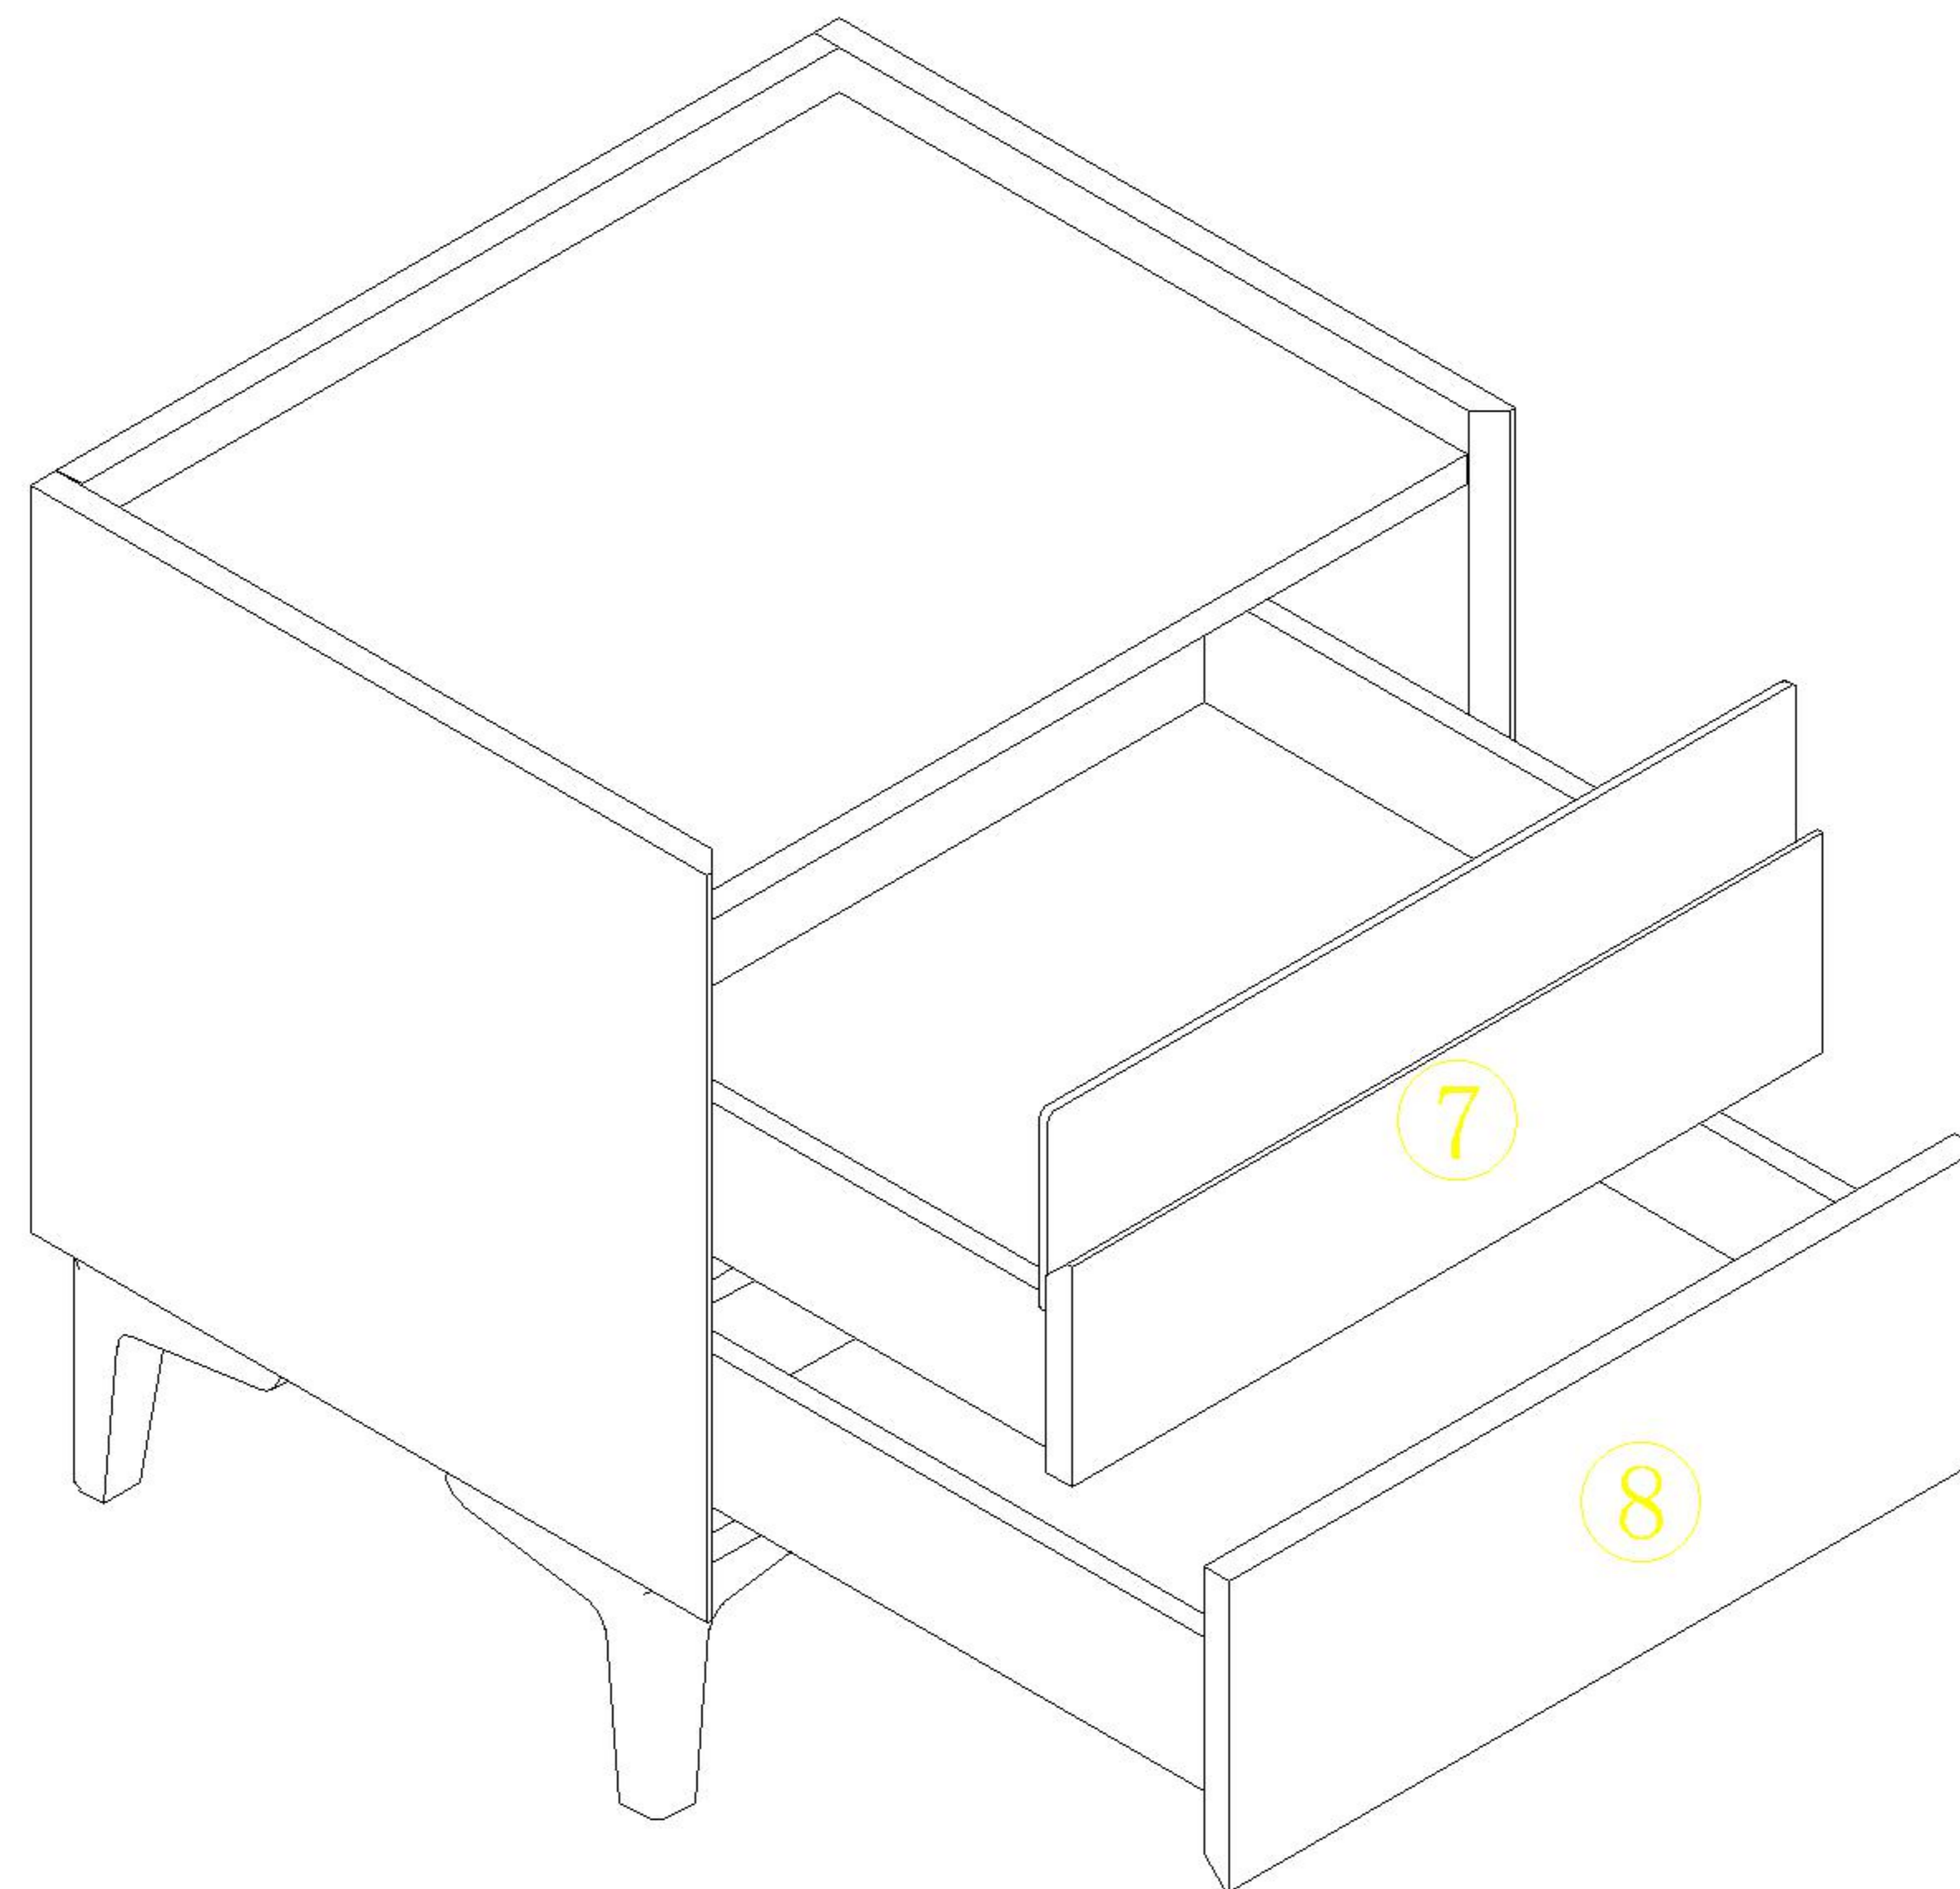

安装示意图/Assembly Instruction

产品名称 Model NO.	TV1B-A
产品规格 Specification	476*398*501MM
安装工具 Tool	安装人数 Installer
	

 (A)*4 背板扣 Back Panel Buckle	 (B)*11 二合一螺杆 2-in-1-screw	 (C)*11 大三合一锁饼 3-in-1 large lock	 (D)*8 小三合一锁饼 3-in-1 small lock
 (E)*8 小二合一杆 2-in-1 small rod	 (F)* 3 镜钉 Mirror nail	 (G)*8 斜边十字螺杆-M6*15mm Bevel cross screw	 (H)*8 塑料螺母 Plastic Nut
 (I)*8 自攻螺丝M4*40 Self-tapping screw	 (J)*34 自攻螺丝M3.5*12 Self-tapping screw	 (K)*7 自攻螺丝M3.5*16 Self-tapping screw	 (L)*11 木榫-φ8*30 Wood tenon
 (M)*2 三节滚珠导轨12" Three-section rail	 (N)*4 角码-(14*21*1.5mm)小角码 Small bracket	 (O)*1 抽面玻璃 Faceted glass	 (P)*4 五金脚 Hardware foot

三节滚珠导轨-12"

Three Section Ball Guide-12"

- (G)*8
- (M)*1
- (J)*20
- (N)*4
- (P)*4

5

- (A)*4
- (K)*4

6

7

8