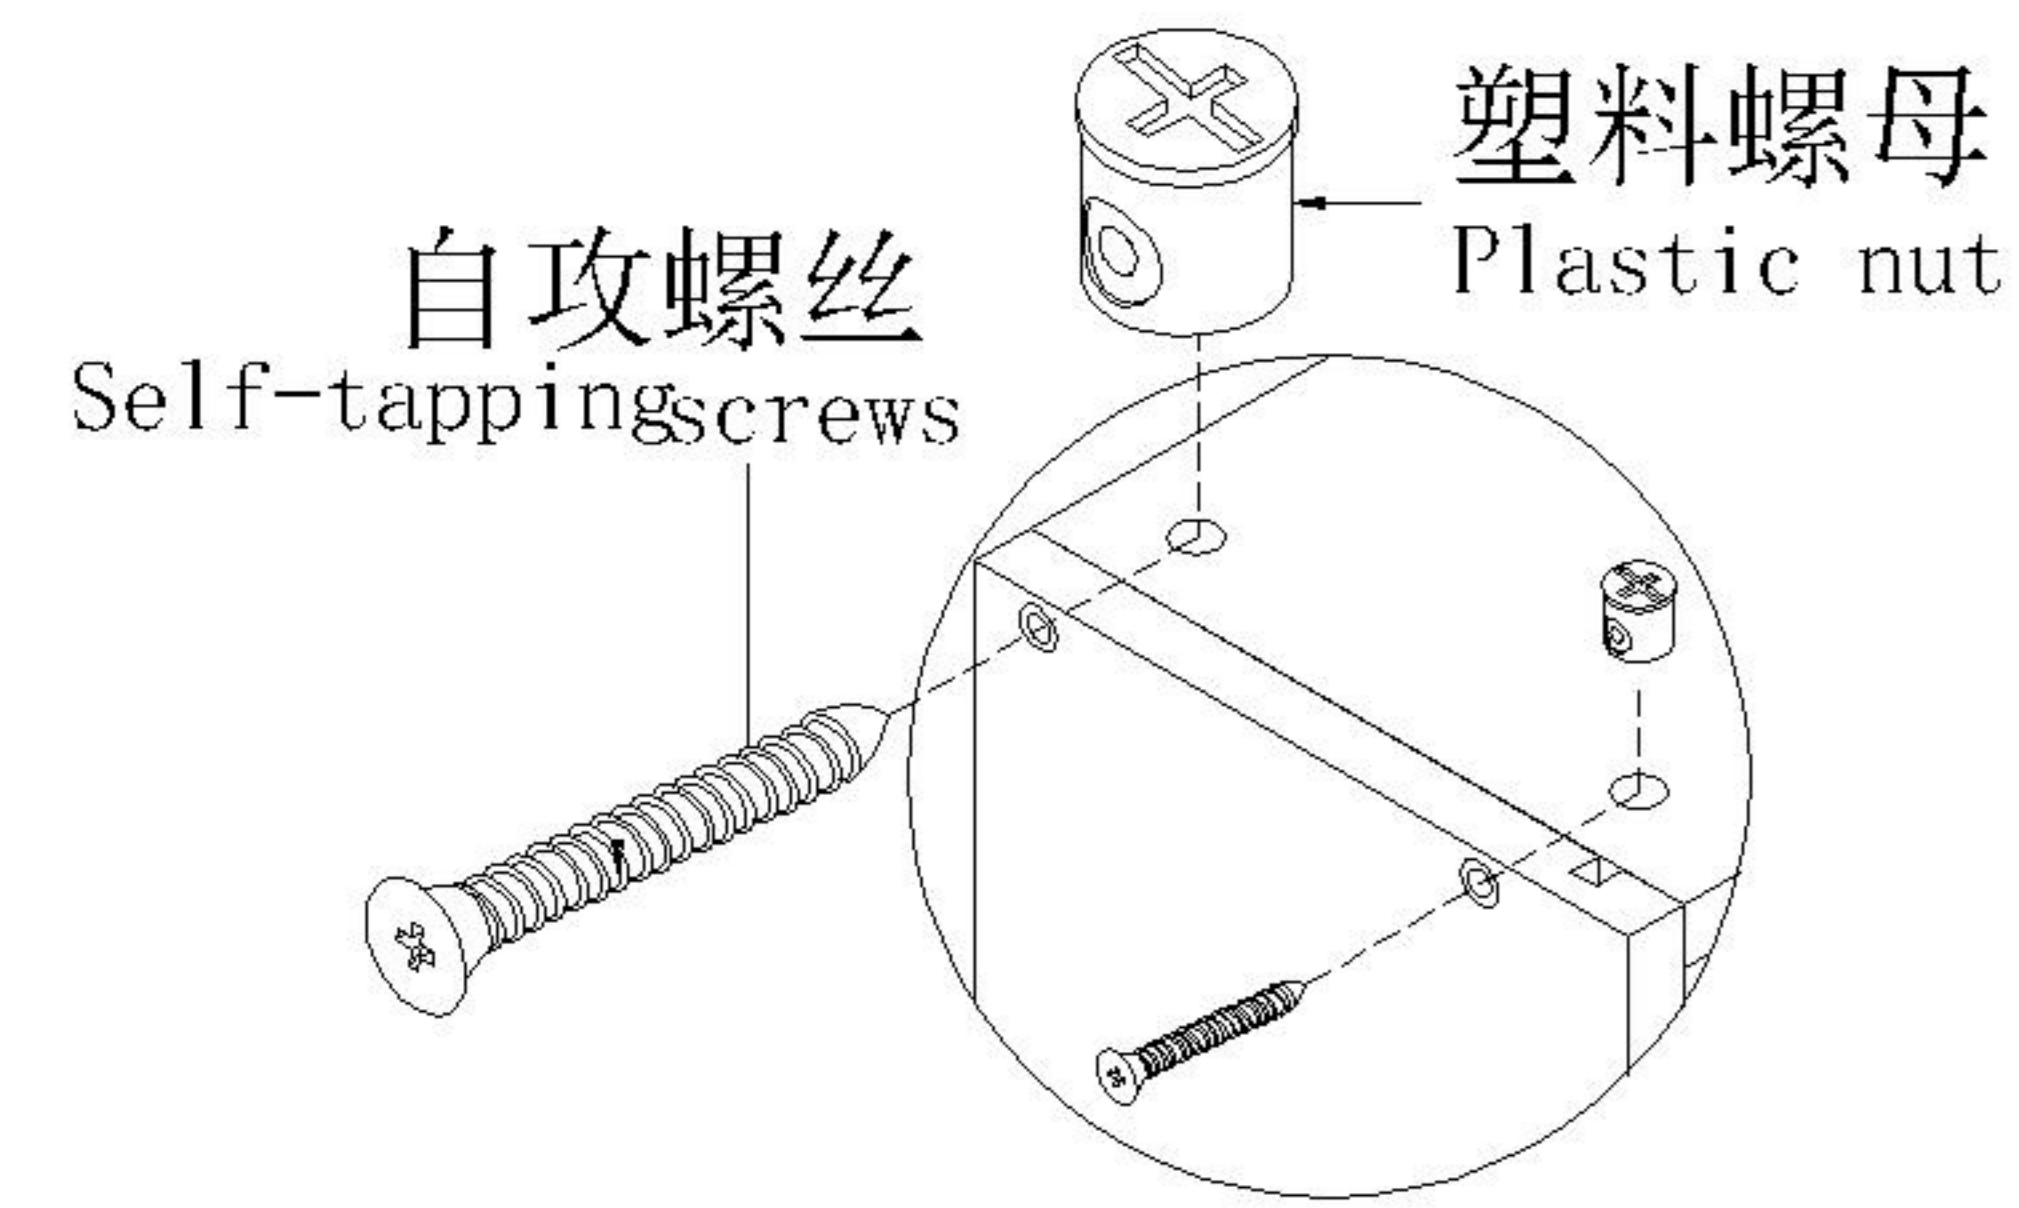

3

4

TV1B-A

安装方法/ Installation method

二合一/2 in 1

塑料螺母 Plastic nut

阀门开关(下压为开)
Valve switch (press down to open)

主轨 Main track

三节滚珠导轨-12"

Three Section Ball Guide-12"

- (G)*8
- (M)*1
- (J)*20
- (N)*4
- (P)*4

5

- (A)*4
- (K)*4

6

7

8