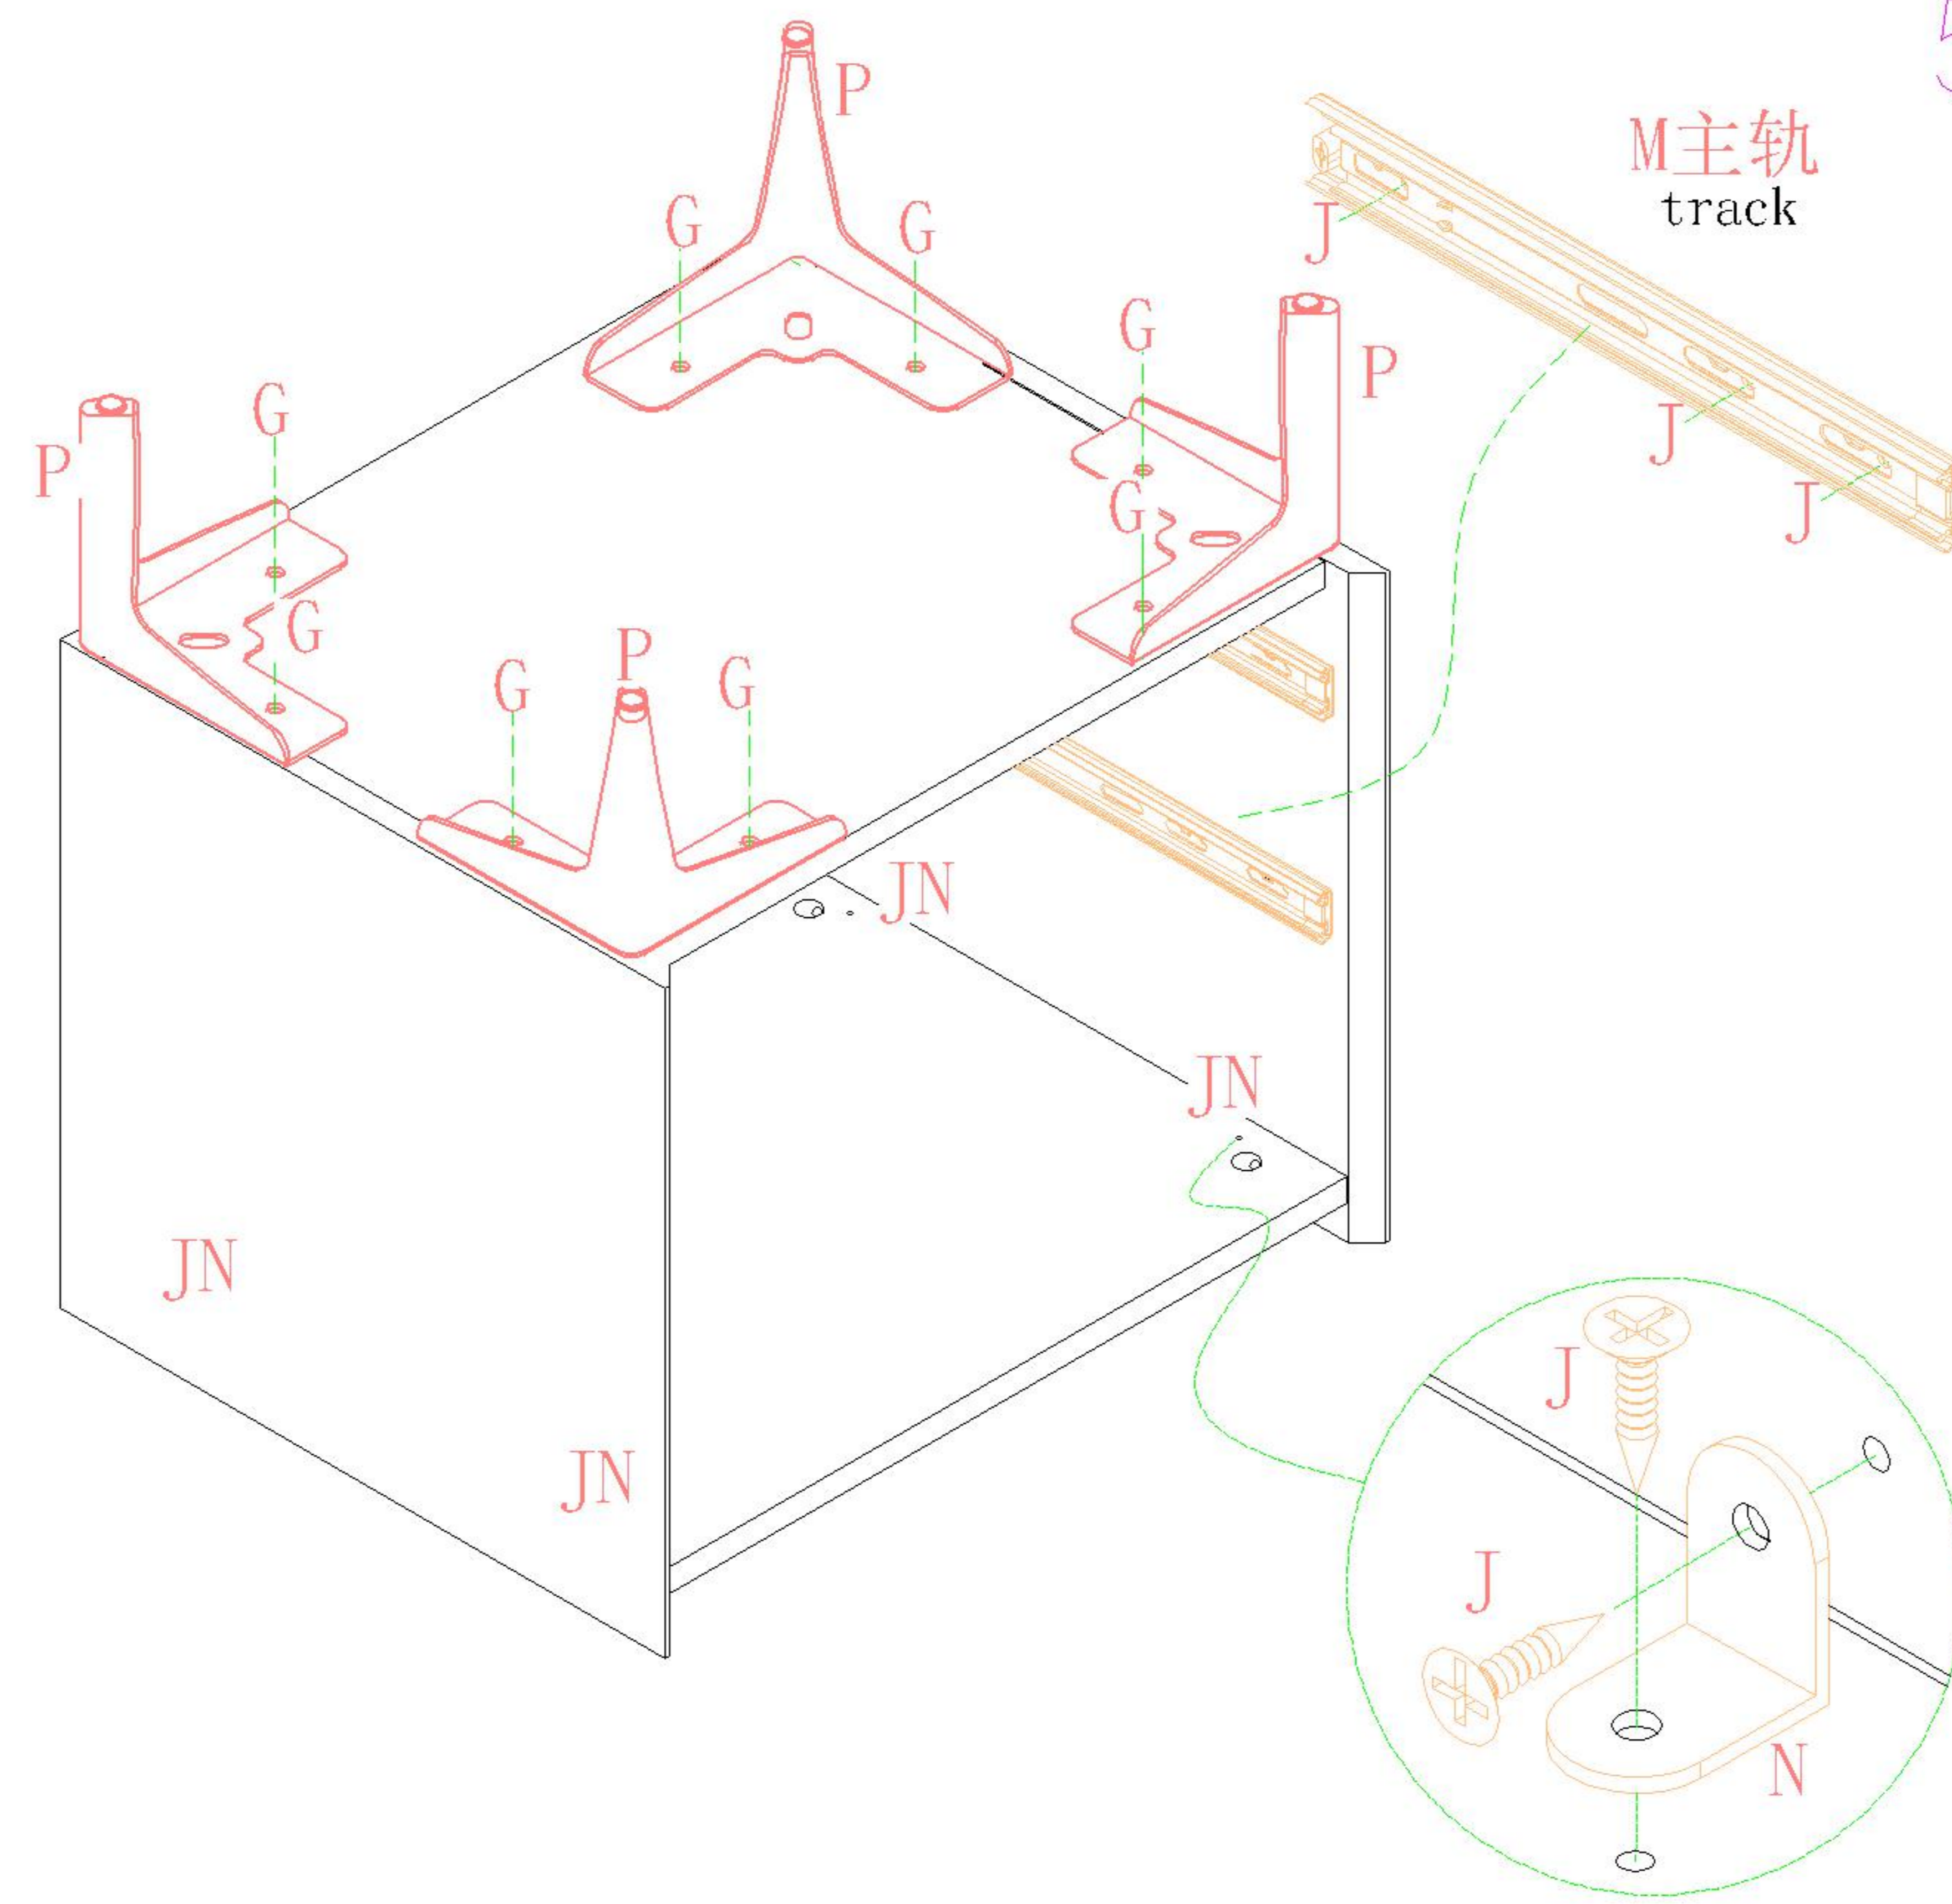

安装示意图/Assembly Instruction

产品名称 Model NO.	TV1B-A
产品规格 Specification	476*398*501MM
安装工具 Tool	安装人数 Installer
	

 (A)*4 背板扣 Back Panel Buckle	 (B)*11 二合一螺杆 2-in-1-screw	 (C)*11 大三合一锁饼 3-in-1 large lock	 (D)*8 小三合一锁饼 3-in-1 small lock
 (E)*8 小二合一杆 2-in-1 small rod	 (F)* 3 镜钉 Mirror nail	 (G)*8 斜边十字螺杆-M6*15mm Bevel cross screw	 (H)*8 塑料螺母 Plastic Nut
 (I)*8 自攻螺丝M4*40 Self-tapping screw	 (J)*34 自攻螺丝M3.5*12 Self-tapping screw	 (K)*7 自攻螺丝M3.5*16 Self-tapping screw	 (L)*11 木榫-φ8*30 Wood tenon
 (M)*2 三节滚珠导轨12" Three-section rail	 (N)*4 角码-(14*21*1.5mm)小角码 Small bracket	 (O)*1 抽面玻璃 Faceted glass	 (P)*4 五金脚 Hardware foot

TV1B-A

安装方法/
Installation method

二合一/2 in 1

塑料螺母 Plastic nut

阀门开关(下压为开)
Valve switch (press down to open)

三节滚珠导轨-12"
Three Section Ball Guide-12"

1

2

3

4

TV1B-A

安装方法/ Installation method

二合一/2 in 1

塑料螺母 Plastic nut

阀门开关(下压为开)
Valve switch (press down to open)

主轨 Main track

三节滚珠导轨-12"

Three Section Ball Guide-12"

- (G)*8
- (M)*1
- (J)*20
- (N)*4
- (P)*4

5

- (A)*4
- (K)*4

6

7

8