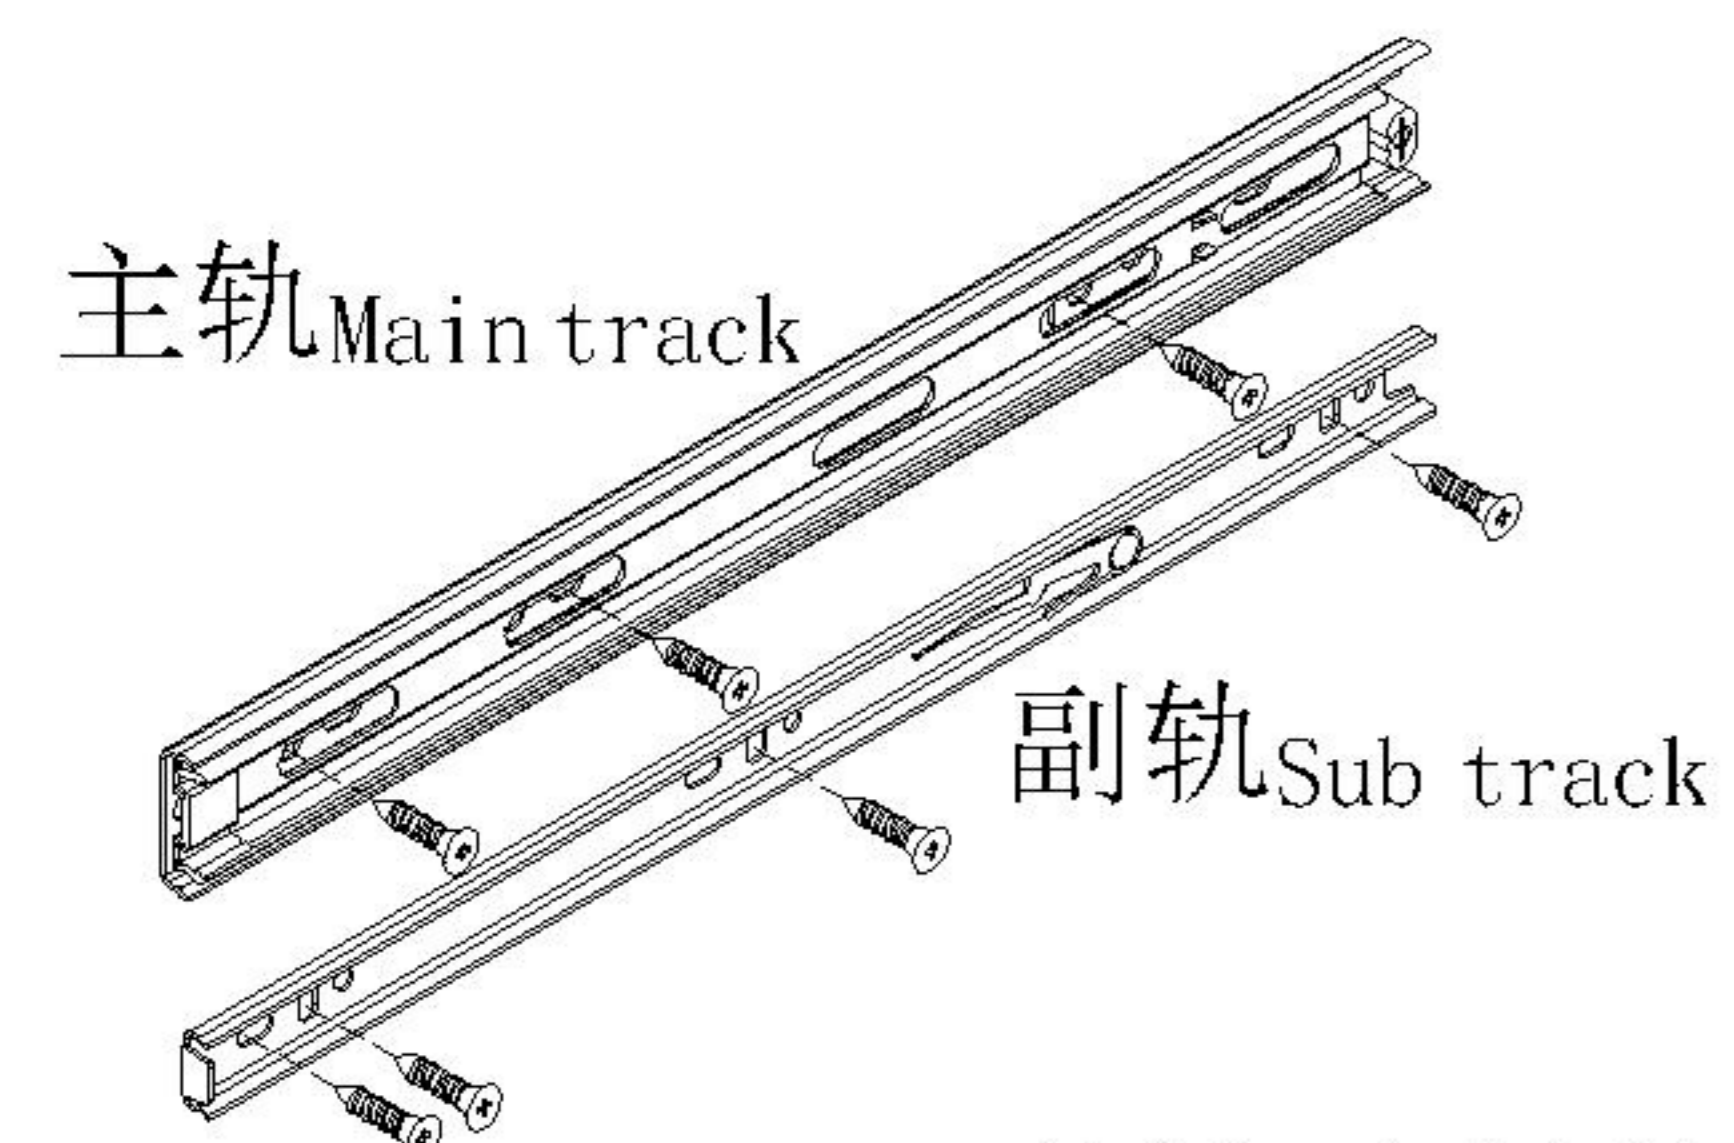

安装示意图/Assembly Instruction

产品名称 Model NO.	TV1B-A
产品规格 Specification	476*398*501MM
安装工具 Tool	安装人数 Installer
	

 (A)*4 背板扣 Back Panel Buckle	 (B)*11 二合一螺杆 2-in-1-screw	 (C)*11 大三合一锁饼 3-in-1 large lock	 (D)*8 小三合一锁饼 3-in-1 small lock
 (E)*8 小二合一杆 2-in-1 small rod	 (F)* 3 镜钉 Mirror nail	 (G)*8 斜边十字螺杆-M6*15mm Bevel cross screw	 (H)*8 塑料螺母 Plastic Nut
 (I)*8 自攻螺丝M4*40 Self-tapping screw	 (J)*34 自攻螺丝M3.5*12 Self-tapping screw	 (K)*7 自攻螺丝M3.5*16 Self-tapping screw	 (L)*11 木榫-φ8*30 Wood tenon
 (M)*2 三节滚珠导轨12" Three-section rail	 (N)*4 角码-(14*21*1.5mm)小角码 Small bracket	 (O)*1 抽面玻璃 Faceted glass	 (P)*4 五金脚 Hardware foot

TV1B-A

安装方法/
Installation method

二合一/2 in 1

塑料螺母 Plastic nut

阀门开关(下压为开)
Valve switch (press down to open)

三节滚珠导轨-12"
Three Section Ball Guide-12"

1

2

3

4

TV1B-A

安装方法/ Installation method

二合一/2 in 1

塑料螺母 Plastic nut

阀门开关(下压为开)
Valve switch (press down to open)

主轨 Main track