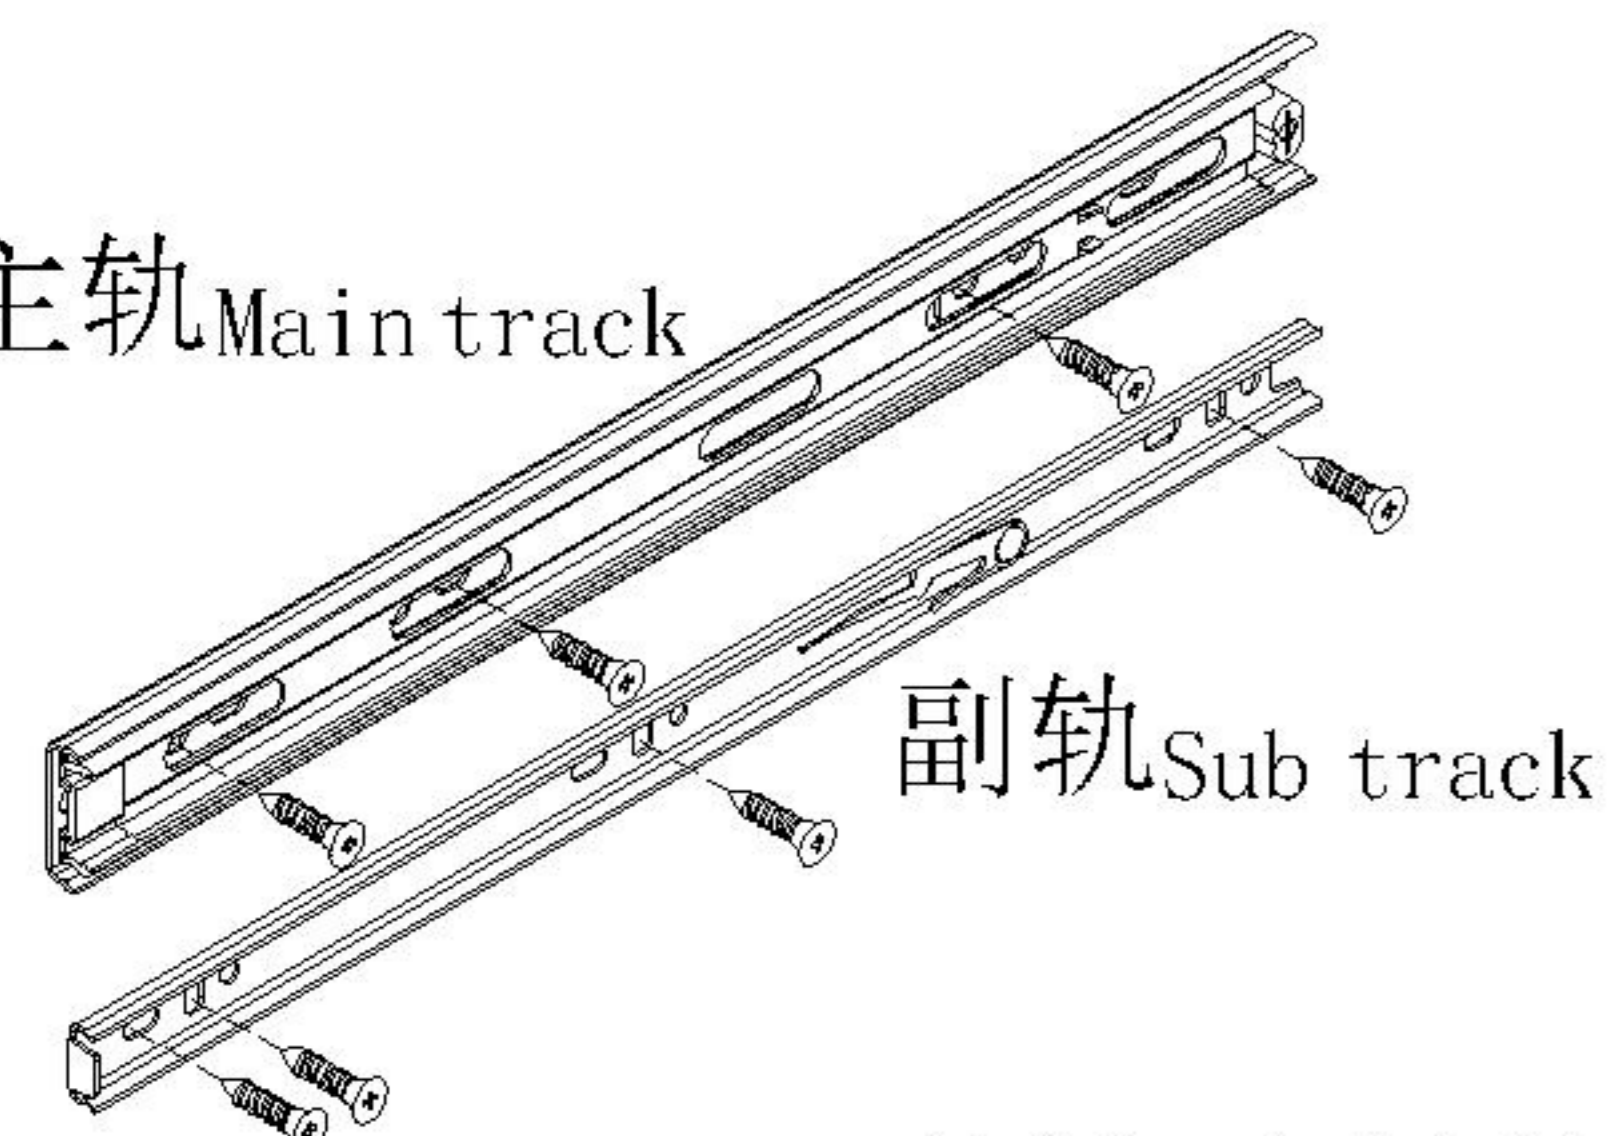

安装示意图/Assembly Instruction

产品名称 Model NO.	TV1B-A
产品规格 Specification	476*398*501MM
安装工具 Tool	安装人数 Installer
	

 (A)*4 背板扣 Back Panel Buckle	 (B)*11 二合一螺杆 2-in-1-screw	 (C)*11 大三合一锁饼 3-in-1 large lock	 (D)*8 小三合一锁饼 3-in-1 small lock
 (E)*8 小二合一杆 2-in-1 small rod	 (F)* 3 镜钉 Mirror nail	 (G)*8 斜边十字螺杆-M6*15mm Bevel cross screw	 (H)*8 塑料螺母 Plastic Nut
 (I)*8 自攻螺丝M4*40 Self-tapping screw	 (J)*34 自攻螺丝M3.5*12 Self-tapping screw	 (K)*7 自攻螺丝M3.5*16 Self-tapping screw	 (L)*11 木榫-φ8*30 Wood tenon
 (M)*2 三节滚珠导轨12" Three-section rail	 (N)*4 角码-(14*21*1.5mm)小角码 Small bracket	 (O)*1 抽面玻璃 Faceted glass	 (P)*4 五金脚 Hardware foot

TV1B-A

安装方法/
Installation method

二合一/2 in 1

塑料螺母 Plastic nut

阀门开关(下压为开)
Valve switch (press down to open)

三节滚珠导轨-12"
Three Section Ball Guide-12"

1

2

3

4

TV1B-A

安装方法/ Installation method

二合一/2 in 1

塑料螺母 Plastic nut

阀门开关(下压为开)
Valve switch (press down to open)

主轨 Main track

三节滚珠导轨-12"

Three Section Ball Guide-12"

- (G)*8
- (M)*1
- (J)*20
- (N)*4
- (P)*4

5

- (A)*4
- (K)*4

6

7

8