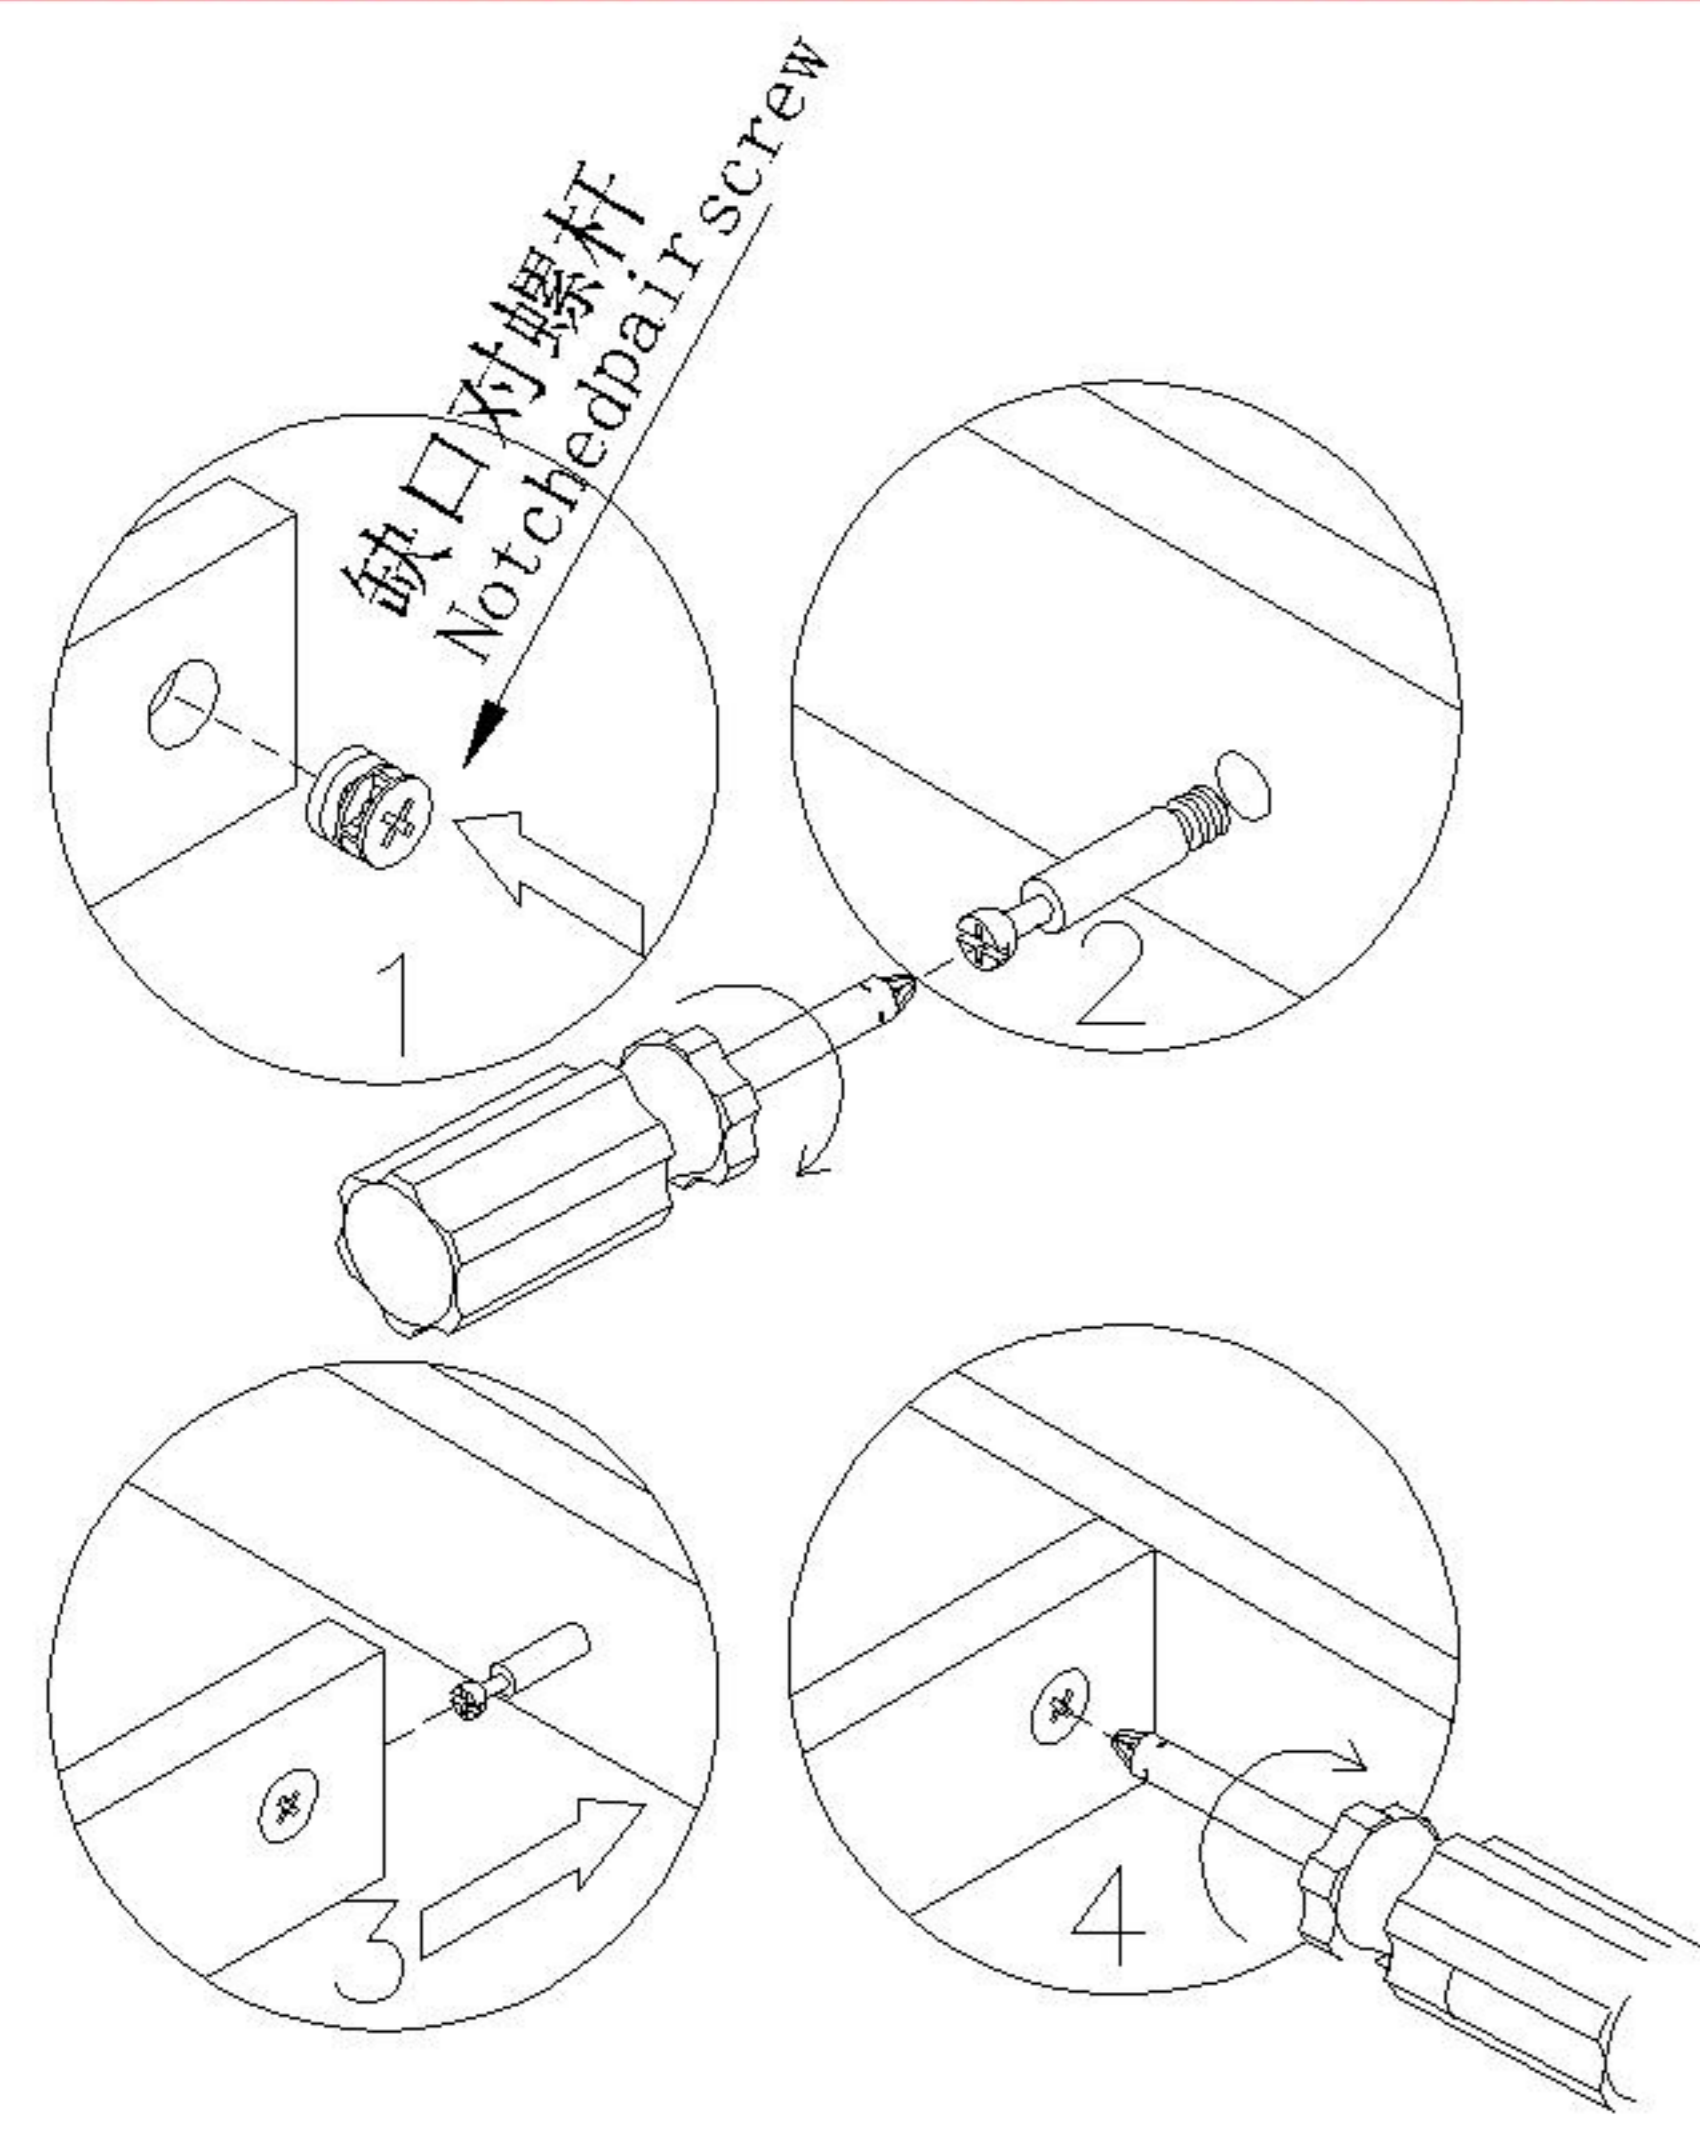

安装示意图/Assembly Instruction

产品名称 Model NO.	TV1B-A
产品规格 Specification	476*398*501MM
安装工具 Tool	安装人数 Installer
	

 (A)*4 背板扣 Back Panel Buckle	 (B)*11 二合一螺杆 2-in-1-screw	 (C)*11 大三合一锁饼 3-in-1 large lock	 (D)*8 小三合一锁饼 3-in-1 small lock
 (E)*8 小二合一杆 2-in-1 small rod	 (F)* 3 镜钉 Mirror nail	 (G)*8 斜边十字螺杆-M6*15mm Bevel cross screw	 (H)*8 塑料螺母 Plastic Nut
 (I)*8 自攻螺丝M4*40 Self-tapping screw	 (J)*34 自攻螺丝M3.5*12 Self-tapping screw	 (K)*7 自攻螺丝M3.5*16 Self-tapping screw	 (L)*11 木榫-φ8*30 Wood tenon
 (M)*2 三节滚珠导轨12" Three-section rail	 (N)*4 角码-(14*21*1.5mm)小角码 Small bracket	 (O)*1 抽面玻璃 Faceted glass	 (P)*4 五金脚 Hardware foot

TV1B-A

安装方法/
Installation method

二合一/2 in 1

塑料螺母 Plastic nut

阀门开关(下压为开)
Valve switch (press down to open)

三节滚珠导轨-12"
Three Section Ball Guide-12"

1

2

3

4

TV1B-A

安装方法/ Installation method

二合一/2 in 1

塑料螺母 Plastic nut

阀门开关(下压为开)
Valve switch (press down to open)

主轨 Main track

三节滚珠导轨-12"

Three Section Ball Guide-12"

- (G)*8
- (M)*1
- (J)*20
- (N)*4
- (P)*4

5

- (A)*4
- (K)*4

6

7

8