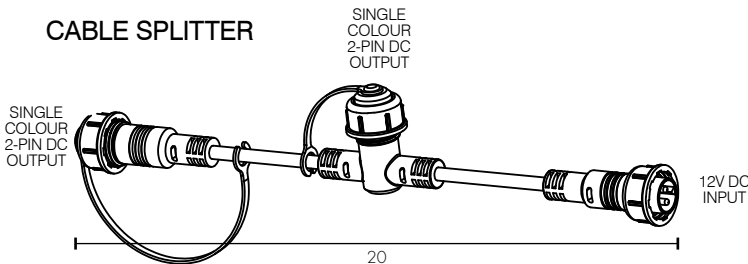

APPLICATIONS

- Suitable for residential and commercial applications

GARDEN LIGHT CABLE

TECHNICAL SPECIFICATIONS

Operating voltage:	12VDC 5A Max
Class:	Class III (3)
Wattage:	60W total max
Cable type:	2-pin: 18AWG 4-pin: 22AWG
Connector type:	2-Pin with (triangular slot) 4-Pin with (large square slot)
Cable length:	21638: 5m (2-pin) 19918: 10m (2-pin) 20704: 2.5m (4-pin) 21637: 5m (4-pin) 19919: 20cm (2-pin)
Construction:	Durable ABS plastic
Ingress protection:	IP68 rated
Warranty:	1 year replacement
Standards:	AS/NZS 60598.1

INSTALLATION

Do-It-Yourself

ACCESSORIES (sold separately)

Transformers:	24W: 19915/06 36W: 19916/06 60W: 19917/06
Controllers:	Smart WiFi: 20701/06 Dusk-To-Dawn: 21636/06

2-PIN CONNECTOR

4-PIN CONNECTOR

	MODEL	COLOUR	DESCRIPTION	BOX SIZE	GROSS WEIGHT	BOX QTY	BARCODE/TUN
RETAIL BOX	21638/06	Black	Garden Cable 2-Pin 5m	W60 x H180 x D60 mm	0.27 kg	1 pc	9 312641 216384 >
OUTER CTN	21638/06	Black	Garden Cable 2-Pin 5m	W380 x H385 x D255 mm	13.0 kg	16 pc	19312641216381
RETAIL BOX	19918/06	Black	Garden Cable 2-Pin 10m	W80 x H320 x D80 mm	0.46 kg	1 pc	9 312641 199182 >
OUTER CTN	19918/06	Black	Garden Cable 2-Pin 10m	W340 x H340 x D180 mm	3.70 kg	8 pc	19312641199189
RETAIL BOX	20704/06	Black	Garden Cable 4-Pin 2.5m	W200 x H70 x D50 mm	0.18 kg	1 pc	9 312641 207047 >
OUTER CTN	20704/06	Black	Garden Cable 4-Pin 2.5m	W430 x H250 x D240 mm	5.50 kg	24 pc	19312641207044
RETAIL BOX	21637/06	Black	Garden Cable 4-Pin 5m	W80 x H230 x D80 mm	0.55 kg	1 pc	9 312641 216377 >
OUTER CTN	21637/06	Black	Garden Cable 4-Pin 5m	W665 x H255 x D255 mm	14.0 kg	24 pc	19312641216374
RETAIL BOX	19919/06	Black	Garden Cable Splitter 2-Pin		0.05 kg	1 pc	9 312641 199199 >
OUTER CTN	19919/06	Black	Garden Cable Splitter 2-Pin	W300 x H70 x D100 mm	0.53 kg	10 pc	19312641199196