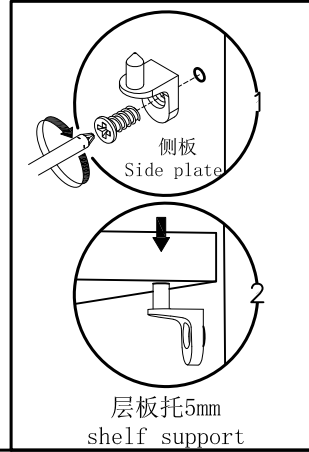

门板 Door panel

调节上下 Adjust up and down

调节左右 Adjust left and right

调节前后 Before and after adjustment

门铰 Hinge

(M)*12

9

(N)*4