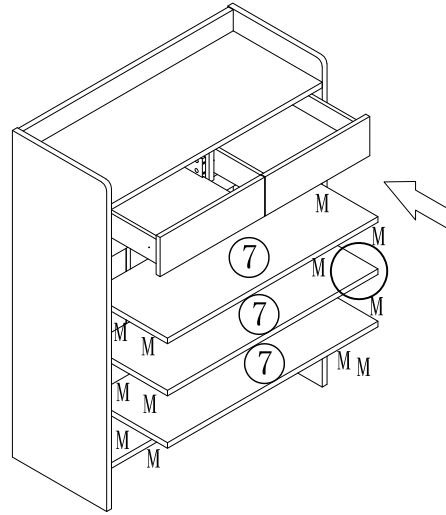

(E)*6

8

JF2N-A

安装方法 Installation method

大弯big bend

中弯middle bending

直弯straight bending

侧板 side board

门板 Door panel

调节上下 Adjust up and down

调节左右 Adjust left and right

调节前后 Before and after adjustment

门铰 Hinge

(M)*12

9

(N)*4