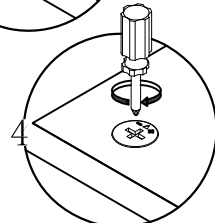

(H)*6

(O)*2

0主轨
Main track

1

(H)*12

(O)*2

0副轨
Sub track

2

3

(A)*2

(B)*2

(E)*2

4

JF2N-A

安装方法
Installation method

大二合一 (新型)
two-in-one (new type)

(H)*6

(O)*2

(F)*4

(M)*12

0主轨

(Q)*1

5

(A)*6