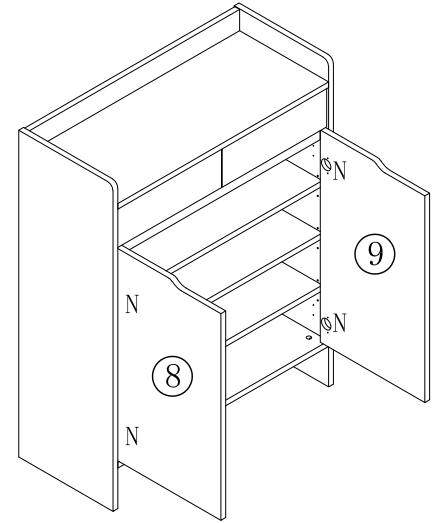

(E)*6

8

JF2N-A

安装方法 Installation method

大弯big bend

中弯middle bending

直弯straight bending

侧板 side board

门板 Door panel

调节上下 Adjust up and down

调节左右 Adjust left and right

调节前后 Before and after adjustment

门铰 Hinge

(M)*12

9

(N)*4