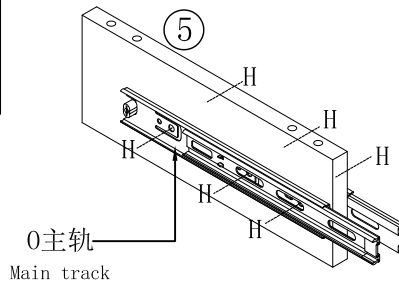

JF2N-A

安装方法
Installation method

小二合一
small two-in-one

塑料螺母
Plastic Nut

(C)*8

(D)*8

(J)*8

(K)*8

(H)*6

(O)*2

0主轨
Main track

1

(H)*12

(O)*2

0副轨
Sub track

2