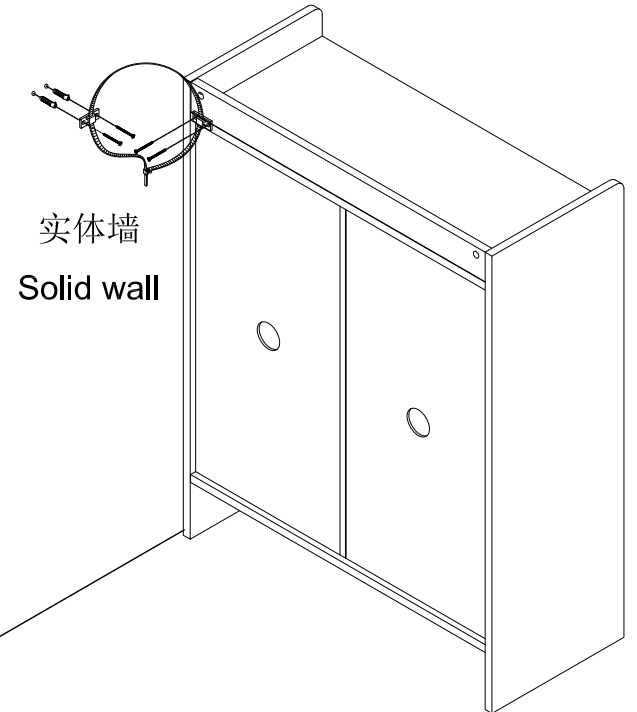

门板 Door panel

调节上下 Adjust up and down

调节左右 Adjust left and right

调节前后 Before and after adjustment

门铰 Hinge

(M)*12

9

(N)*4

S处放大图
Enlarged drawing

实体墙
Solid wall