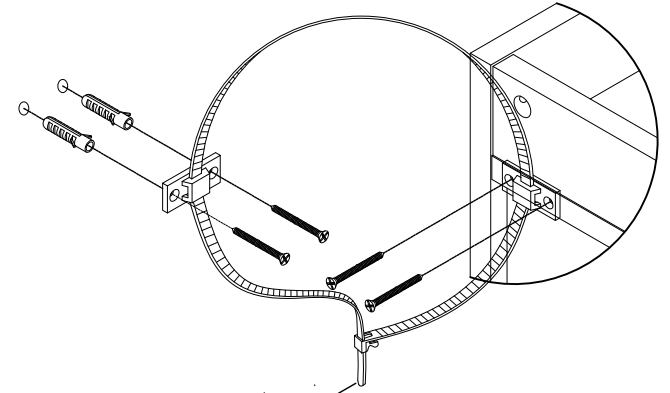

门板 Door panel

调节上下 Adjust up and down

调节左右 Adjust left and right

调节前后 Before and after adjustment

门铰 Hinge

(M)*12

9

(N)*4

10

(G)*8

(I)*8

(L)*2

11

12

JF2N-A

(S)*1

S处放大图
Enlarged drawing

实体墙
Solid wall