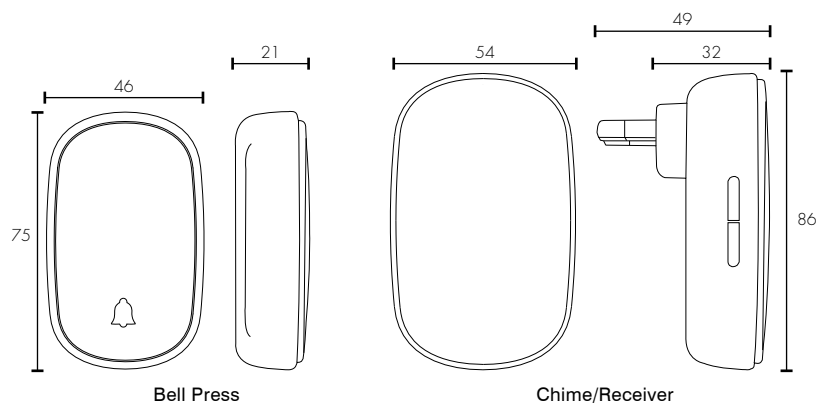

APPLICATIONS

- Homes, apartments, office buildings, and warehouses

Chime/Receiver

Bell Press

WIRELESS KINETIC DOORBELL

TECHNICAL SPECIFICATIONS

Power source:	Bell Press: Kinetic Self-powered Chime/Receiver: 240V / 50Hz
Class:	Class II
Operating range:	up to 30m (depending on local conditions)
Volume adjustment:	4 levels (up to 80db)
Operation Modes:	38 chime/ringtone variants Silent mode
Ingress protection:	IP44 rated (Bell Press only)
Kit includes:	1x Kinetic Bell Press 1x 240V Chime/Receiver
Construction:	Durable ABS with Polycarbonate
Warranty:	1 year replacement
Radio Frequency Info:	RF 433MHz
Standards:	IEC62368.1

INSTALLATION

Do-It-Yourself

	MODEL	COLOUR	DESCRIPTION	BOX SIZE	GROSS WEIGHT	BOX QTY	BARCODE/TUN
RETAIL BOX	21459/05	White	Wireless Kinetic Doorbell	W105 x H138 x D50 mm	0.14 kg	1 pc	 9 312641 214595 >
OUTER CTN	21459/05	White	Wireless Kinetic Doorbell	W485 x H300 x D380 mm	9.53 kg	62 pc	 19312641214592