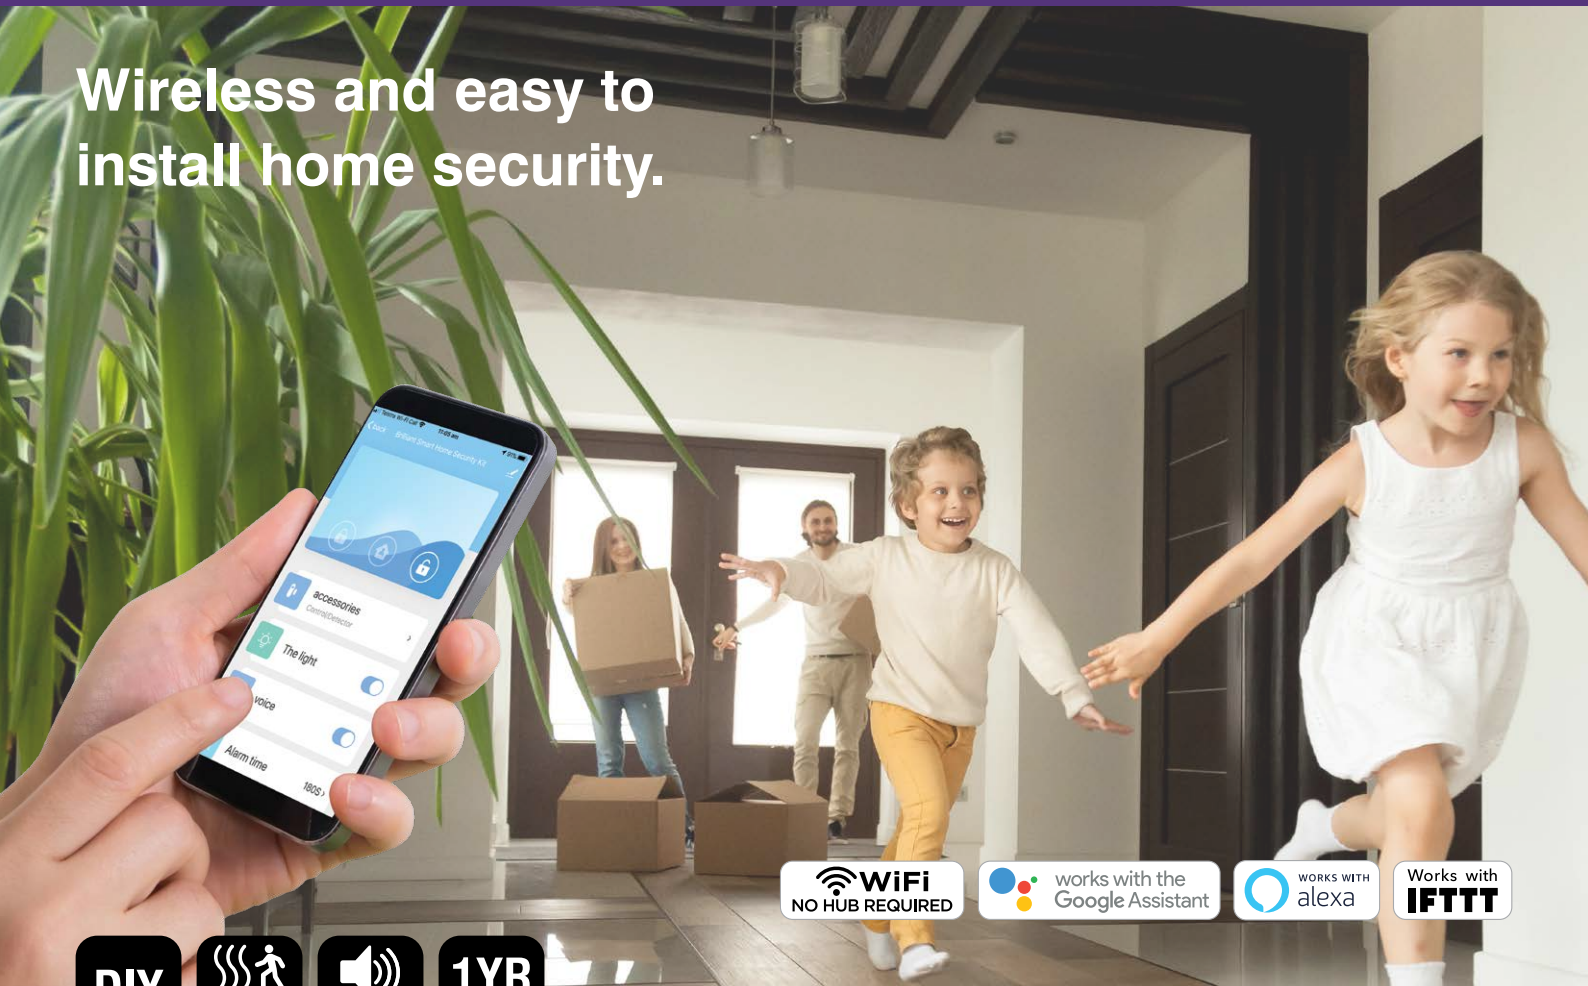

SMART WiFi HOME SECURITY KIT

Wireless and easy to install home security.

A 'Starter' package for any house, apartment, office or caravan. It connects easily with your existing WiFi network allowing you to monitor your home from anywhere.

- Expandable to manage up to 24 sensors/detectors and 8 remote controls
- Wireless, easy to install and portable which is ideal for renters
- Sensors and remotes communicate via radio frequency (433MHz)
- 3 Alarm Modes
 - Arm: Alarm with sound & light flash
 - Home: Alarm with light flash
 - Disarm: Only SOS alarm available
- Tamper-resistant
- SOS/Panic alert to either sound siren or make an emergency call
- Maintains a local monitor and alert when your WiFi is down
- PIR Sensor can detect movement up to 8 metres on a 100 degree scan angle
- Compatible with BrilliantSmart devices via automation & IFTTT
- Kit includes 1x Smart Siren & WiFi Gateway with power adaptor, 1x Magnetic Door/Window sensor, 1x PIR Sensor, 1x Doorbell, 1x Remote

APPLICATIONS

- Monitor access points of your property to deter intruders.
- Create in app automation, so lights come on based on certain behaviour, ie: when movement is detected via a sensor, the lights turn on automatically