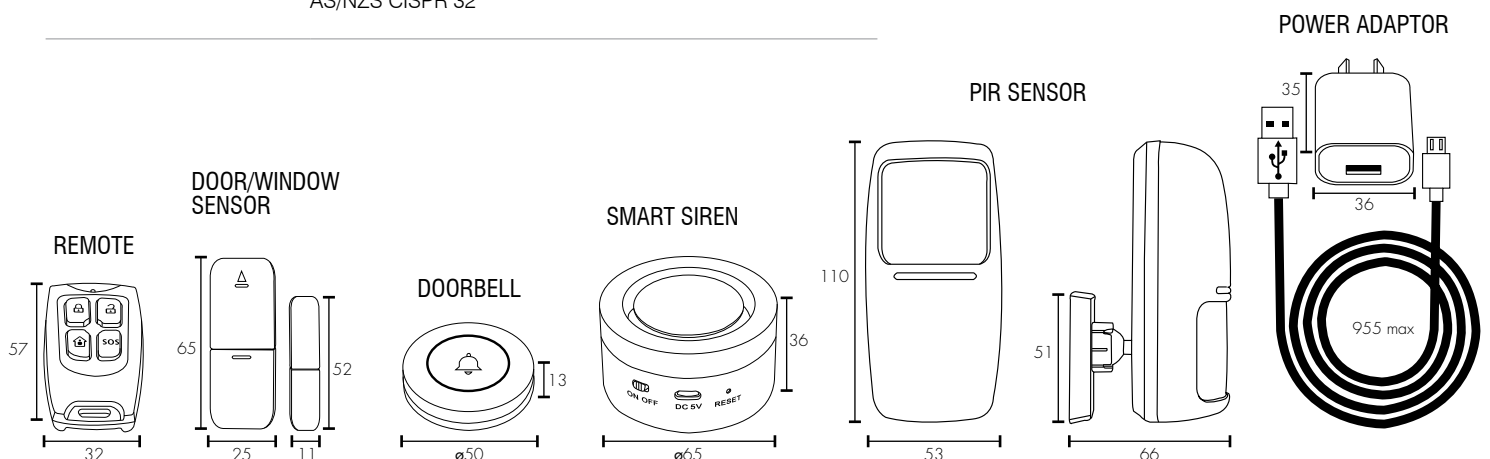

SMART WiFi HOME SECURITY KIT

TECHNICAL SPECIFICATIONS

Operating voltage:	240V / 50Hz
Operation Modes:	Arm / Home / Disarm
Volume adjustment:	Low / Med / High
Time Setting:	5 ~ 180 seconds
Motion detection:	Advanced PIR motion sensing
PIR range:	8m x 100 degrees (Adjustable)
PIR sensitivity:	Auto only
Power source:	Siren: Built-in rechargeable battery 300mAh Doorbell: CR2032 3V (included) PIR Sensor: 9V (included) Door/Window Sensor: 23A 12V (included) Remote: CR2032 3V (included)
Supported power:	Micro USB power port 5V DC 2A
Construction:	Durable ABS with Polycarbonate
Operating temperature:	10°C to 35°C
Battery life:	Siren has a battery life of 4 hours once unplugged from a power source
Warranty:	1 year replacement
WiFi Info:	IEEE802.11b/g/n, 2.4GHz Mac Encryption; WEP/WAPI/TKIP/AES
Radio Frequency Info:	RF 433MHz
Device Requirements:	iOS 8.0 or higher, Android 4.1 or higher
Standards:	AS/NZS 62368.1 AS/NZS 4268 AS/NZS CISPR 32

INSTALLATION

Do-it-Yourself installation (battery operation)

ACCESSORIES (sold separately)

PIR Sensor	21518SP001 white
Door/Window Sensor	21518SP002 white
Remote	21518SP004 white

	MODEL	COLOUR	DESCRIPTION	BOX SIZE	GROSS WEIGHT	BOX QTY	BARCODE/TUN
RETAIL BOX	21518	White	Smart WiFi Home Security Kit	W192 x H78 x D138 mm	0.45 kg	1 pc	 9 312641 215189 >
OUTER CTN	21518	White	Smart WiFi Home Security Kit	W420 x H402 x D412 mm	9.00 kg	20 pc	 19312641215186