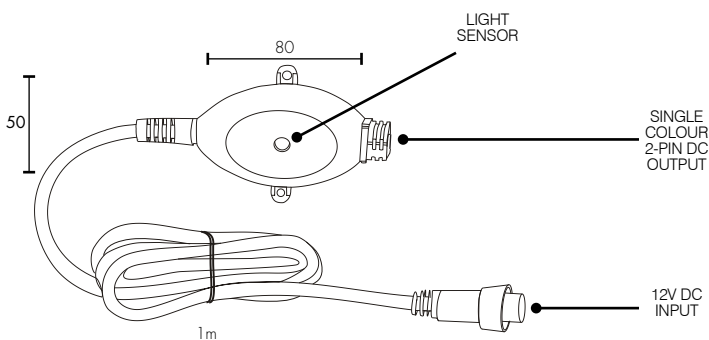

IP68 weather resistant rating for outdoor use

Easy and safe DIY installation

Connects to other Brilliant Plug & Play garden light ranges.

Corrosion resistant plastic construction.

Must be used with suitable 12V DC LED driver (Sold separately, see overleaf)

APPLICATIONS

- Automate our garden lighting to illuminate only at night.
- Suitable for residential and commercial applications

BOTANIC DUSK-TO-DAWN GARDEN CONTROLLER

TECHNICAL SPECIFICATIONS

Operating voltage:	12V DC 5A
Class:	Class III (3)
Wattage:	60W total max
Output:	2-Pin (triangular slot)
Lux level to turn light on:	150-180 below
Construction:	Durable ABS with Polycarbonate
Ingress protection:	IP68 rated
Warranty:	2 year replacement
Standards:	AS/NZS 60598.1

INSTALLATION

Do-It-Yourself

ACCESSORIES (sold separately)

2-Pin Flat Cable:	5m: 21638/06 10m: 19918/06,
2-Way Splitter	19919/06
Transformers:	24W: 19915/06 36W: 19916/06 60W: 19917/06

	MODEL	COLOUR	DESCRIPTION	BOX SIZE	GROSS WEIGHT	BOX QTY	BARCODE/TUN
RETAIL BOX	21636/06	Black	Botanic Dusk-to-Dawn Controller	W225 x H75 x D65 mm	0.22 kg	1 pc	 9 312641 216360 >
OUTER CTN	21636/06	Black	Botanic Dusk-to-Dawn Controller	W425 x H235 x D220 mm	5.70 kg	24 pc	 19312641216367