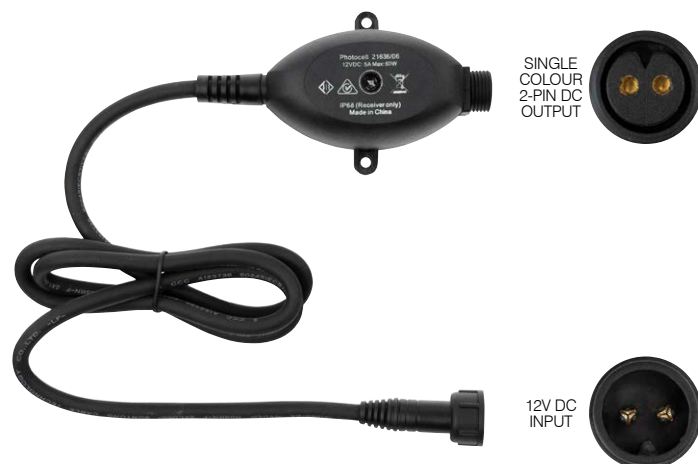

IP68 weather resistant rating for outdoor use

Easy and safe DIY installation

Connects to other Brilliant Plug & Play garden light ranges.

Corrosion resistant plastic construction.

Must be used with suitable 12V DC LED driver (Sold separately, see overleaf)

APPLICATIONS

- Automate our garden lighting to illuminate only at night.
- Suitable for residential and commercial applications

BOTANIC DUSK-TO-DAWN GARDEN CONTROLLER

TECHNICAL SPECIFICATIONS

Operating voltage:	12V DC 5A
Class:	Class III (3)
Wattage:	60W total max
Output:	2-Pin (triangular slot)
Lux level to turn light on:	150-180 below
Construction:	Durable ABS with Polycarbonate
Ingress protection:	IP68 rated
Warranty:	2 year replacement
Standards:	AS/NZS 60598.1

INSTALLATION

Do-It-Yourself

ACCESSORIES (sold separately)

2-Pin Flat Cable:	5m: 21638/06 10m: 19918/06,
2-Way Splitter	19919/06
Transformers:	24W: 19915/06 36W: 19916/06 60W: 19917/06

	MODEL	COLOUR	DESCRIPTION	BOX SIZE	GROSS WEIGHT	BOX QTY	BARCODE/TUN
RETAIL BOX	21636/06	Black	Botanic Dusk-to-Dawn Controller	W225 x H75 x D65 mm	0.22 kg	1 pc	 9 312641 216360 >
OUTER CTN	21636/06	Black	Botanic Dusk-to-Dawn Controller	W425 x H235 x D220 mm	5.70 kg	24 pc	 19312641216367