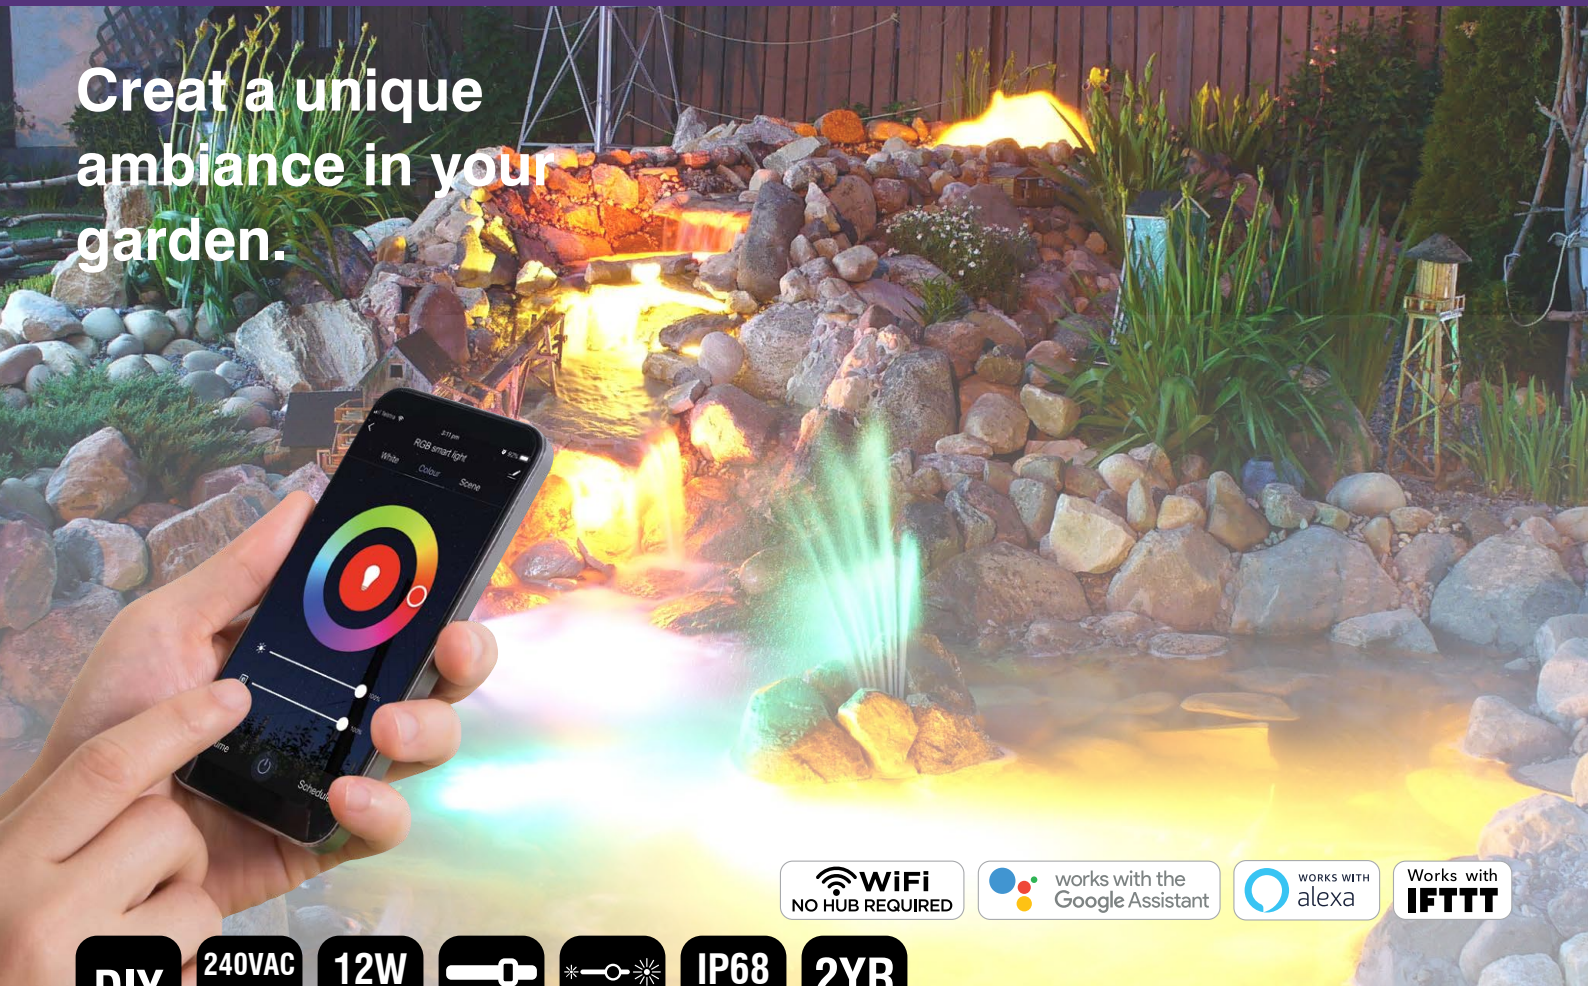

SMART WiFi RGB BOTANIC GARDEN KIT

Create a unique
ambiance in your
garden.

Using millions colours, design different colour scenes and brightness to suit your mood. Highlight objects, trees or pathways to make your space stand out. Adjustable head with 60 degree directional beam. The kit comes with an IP68 weather resistant rating for outdoor installation. Durable UV stabilised polycarbonate ideal for coastal environments. Create schedules & timing to automate your home. Dimmable via app and/or voice control through Amazon Alexa, Google Assistant. Control from anywhere via app or voice control. Compatible with BrilliantSmart devices via automation & IFTTT.

Adjustable head allows 90° Tilt

IP68 weather resistant rating for outdoor use

Ideal for enhancing ambience in your garden or pond

Corrosion resistant plastic construction.

Easy DIY installation using quick connectors and 40cm cable

3W integrated LED light source

Kit Includes: 4 x LED spotlight, Transformer x 1 with 1.5m cord/plug, 240V/12V 2A 24W IP68, Smart controller.

Total cable length, 11m.

Add up to 4 extra spotlights (8 in total)