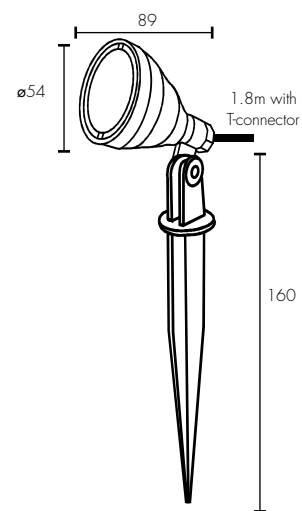

Adjustable head allows 90° Tilt

IP68 weather resistant rating for outdoor use

Ideal for enhancing ambience in your garden or pond

Corrosion resistant plastic construction.

Easy DIY installation using quick connectors and 40cm cable

3W integrated LED light source

Kit Includes: 4 x LED spotlight, Transformer x 1 with 1.5m cord/plug, 240V/12V 2A 24W IP68, Smart controller.

Total cable length, 11m.

Add up to 4 extra spotlights (8 in total)

APPLICATIONS

- Perfect for lighting up trees and bushes and more.
- Suitable for residential and commercial applications

SMART WiFi RGB BOTANIC GARDEN KIT

TECHNICAL SPECIFICATIONS

Operating voltage:	240VAC / 12VDC
Class:	Class III (3)
Wattage:	12W (3W per head)
Light Type:	LED
Lumens:	160 lumens per head
Colour temperature	RGB
Dimmable:	Yes, via app
Construction:	Durable ABS with Polycarbonate
Ingress protection:	IP68 rated
Warranty:	2 year replacement
WiFi Info:	IEEE802.11b/g/n, 2.4GHz Mac Encryption; WEP/WAPI/TKIP/AES
Device Requirements:	iOS 8.0 or higher, Android 4.1 or higher
Standards:	AS/NZS 60598.1

INSTALLATION

Do-it-Yourself installation

ACCESSORIES (sold separately)

15cm Extension Rod:	21639/06 black
Ground Base:	21640/06 black
2-Pin Flat Cable:	5m: 21638/06 10m: 19918/06,
4-Pin Round Cable:	2.5m 20704/06 5m: 21637/06
RGB Garden Light:	20703/06