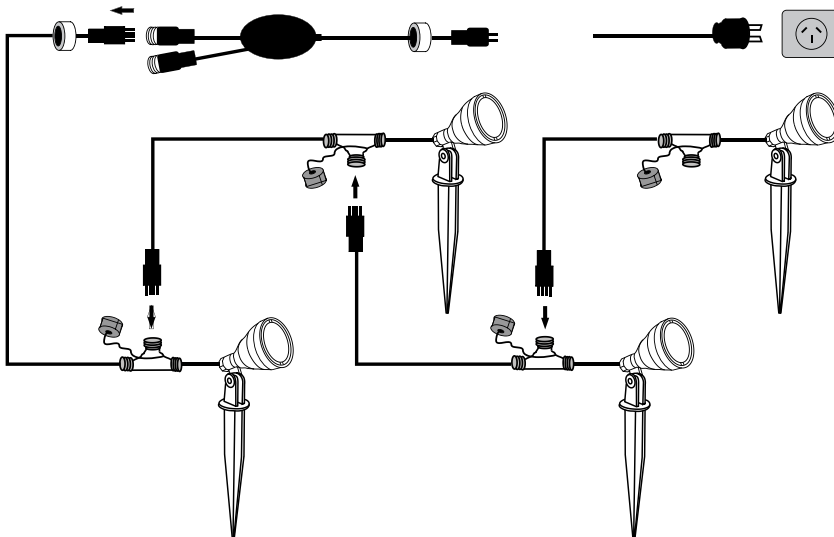

Adjustable head allows 90° Tilt

IP68 weather resistant rating for outdoor use

Ideal for enhancing ambience in your garden or pond

Corrosion resistant plastic construction.

Easy DIY installation using quick connectors and 40cm cable

3W integrated LED light source

Kit Includes: 4 x LED spotlight, Transformer x 1 with 1.5m cord/plug, 240V/12V 2A 24W IP68, Smart controller.

Total cable length, 11m.

Add up to 4 extra spotlights (8 in total)

APPLICATIONS

- Perfect for lighting up trees and bushes and more.
- Suitable for residential and commercial applications

SMART WiFi RGB BOTANIC GARDEN KIT

TECHNICAL SPECIFICATIONS

Operating voltage:	240VAC / 12VDC
Class:	Class III (3)
Wattage:	12W (3W per head)
Light Type:	LED
Lumens:	160 lumens per head
Colour temperature	RGB
Dimmable:	Yes, via app
Construction:	Durable ABS with Polycarbonate
Ingress protection:	IP68 rated
Warranty:	2 year replacement
WiFi Info:	IEEE802.11b/g/n, 2.4GHz Mac Encryption; WEP/WAPI/TKIP/AES
Device Requirements:	iOS 8.0 or higher, Android 4.1 or higher
Standards:	AS/NZS 60598.1

INSTALLATION

Do-it-Yourself installation

ACCESSORIES (sold separately)

15cm Extension Rod:	21639/06 black
Ground Base:	21640/06 black
2-Pin Flat Cable:	5m: 21638/06 10m: 19918/06,
4-Pin Round Cable:	2.5m 20704/06 5m: 21637/06
RGB Garden Light:	20703/06