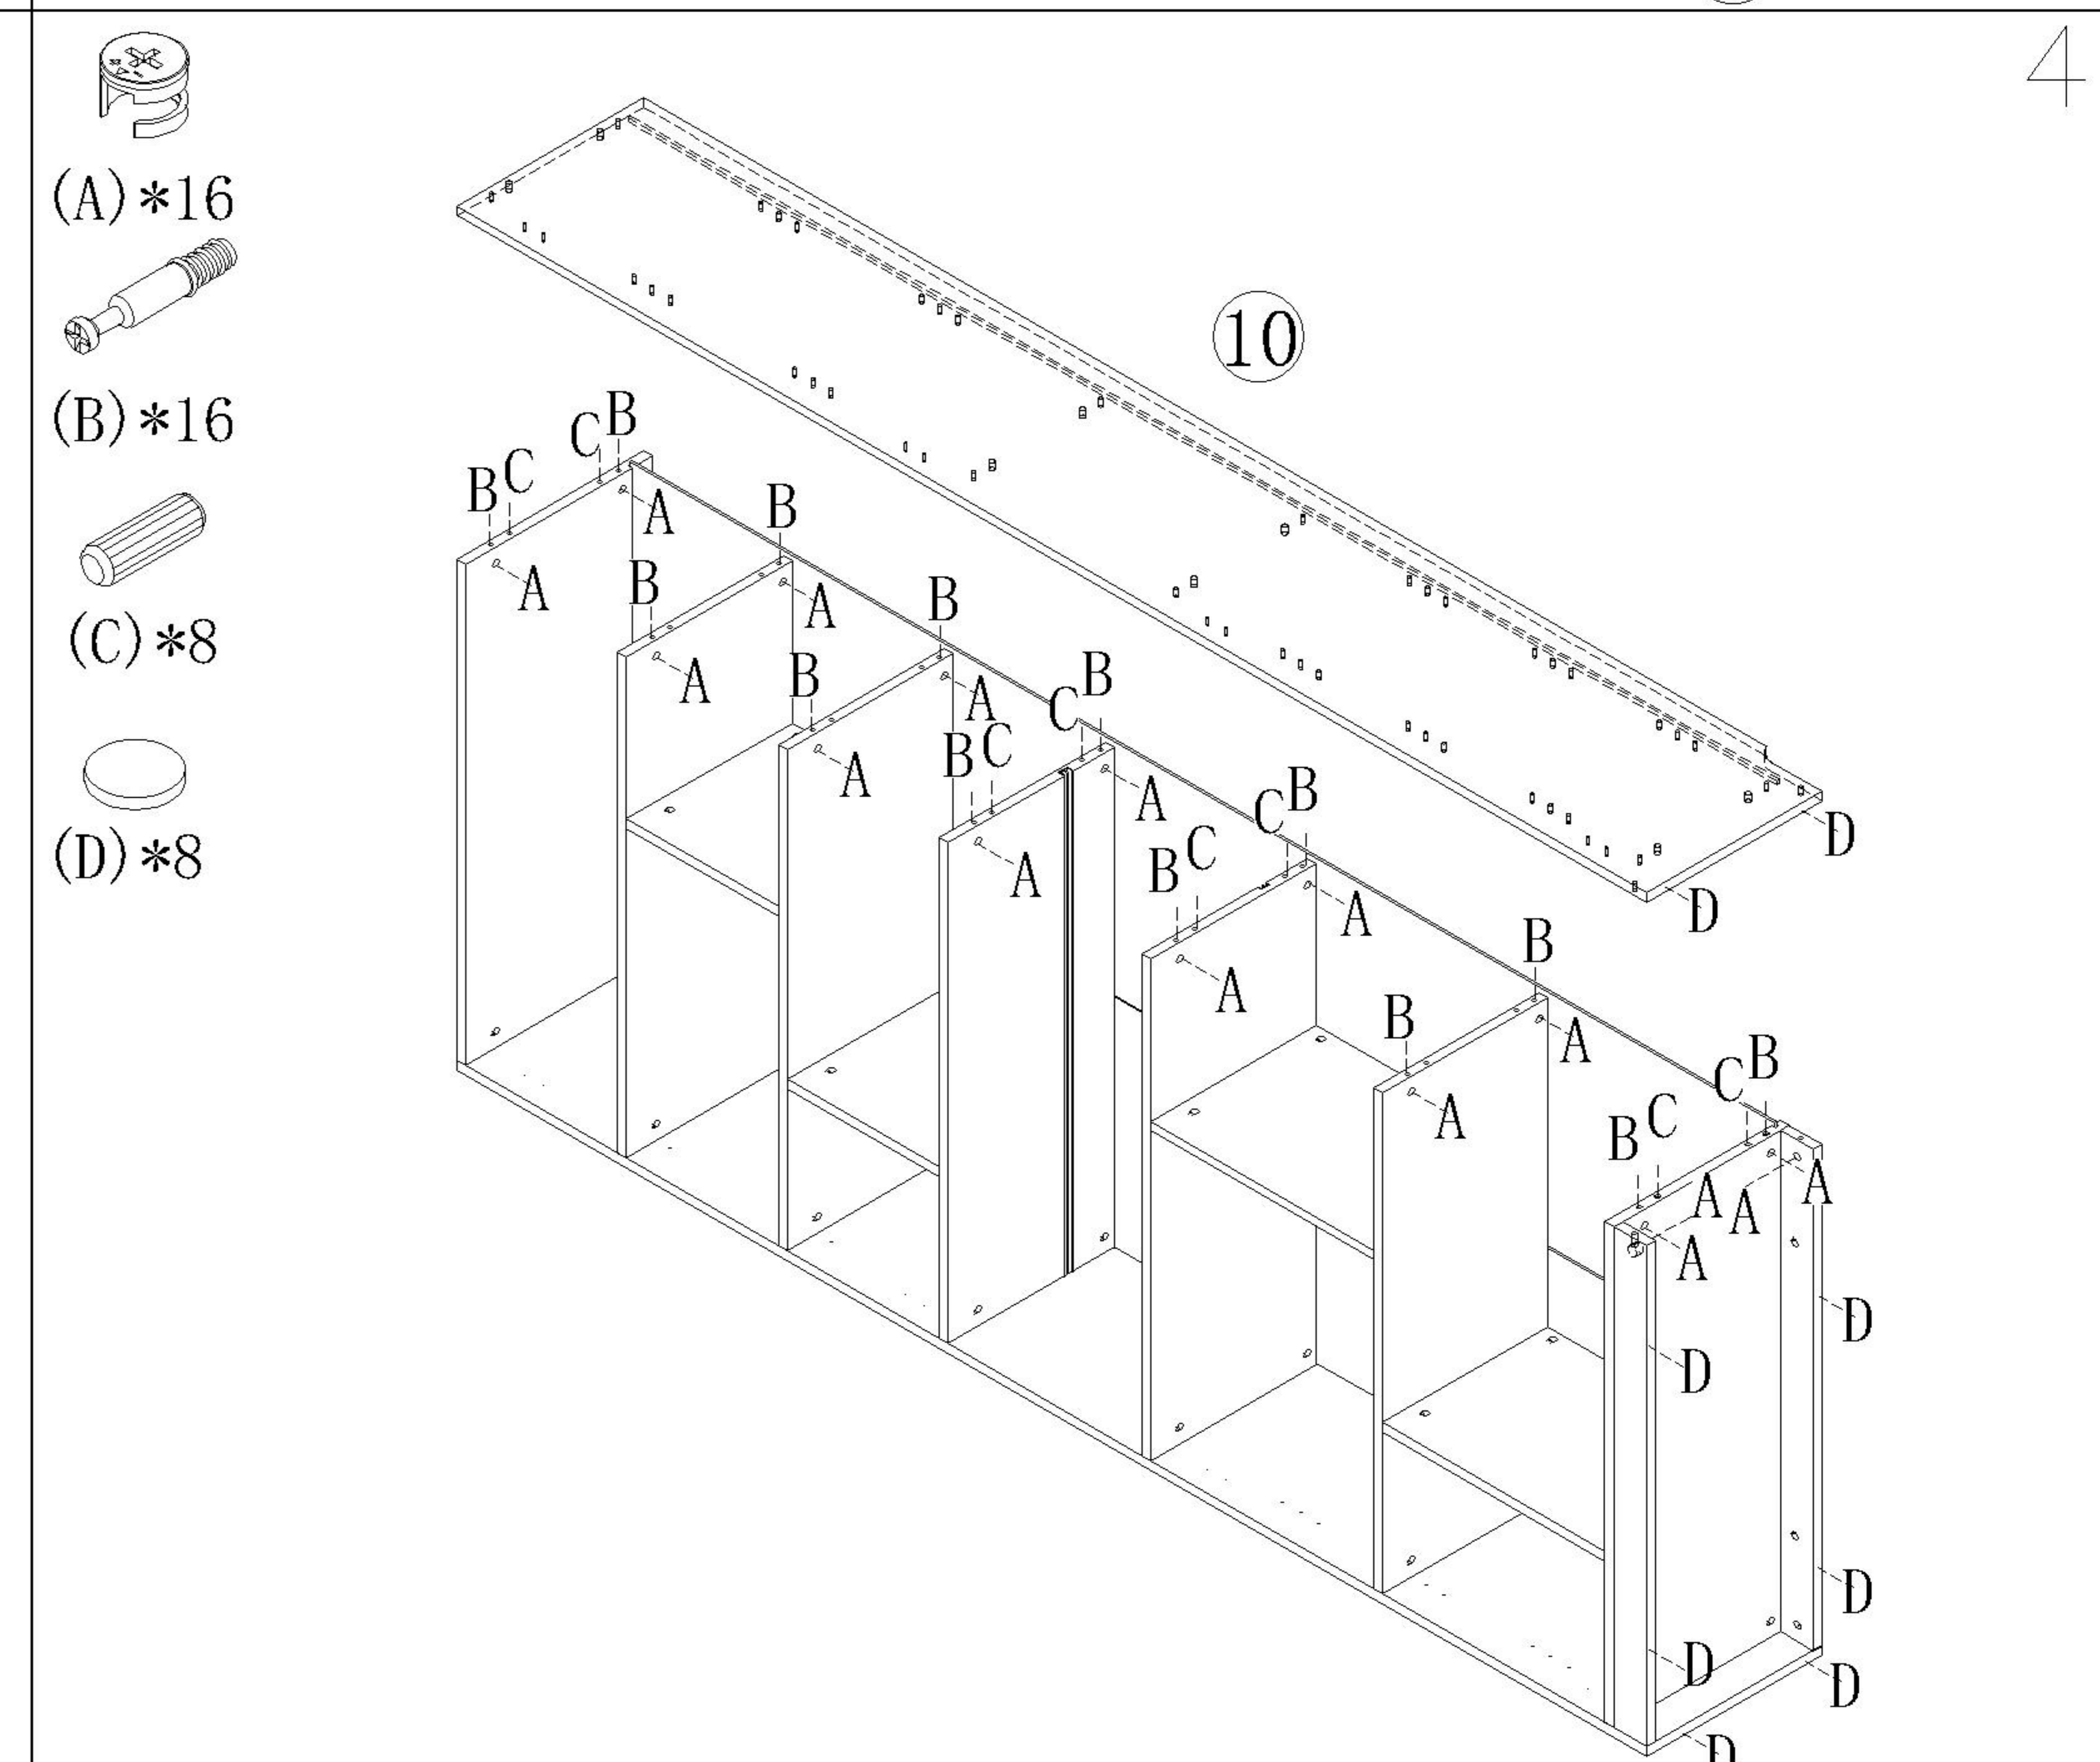

TV6G-A

安装方法/
Installation method

二合一 two-in-one

TV6G-A

安装方法/
Installation method

(I)*2

门铰Hinge

背板扣 Back Plate Buckle

5

(G)*8

6

(E)*12

(F)*16

7

8

安装方法/
Installation method