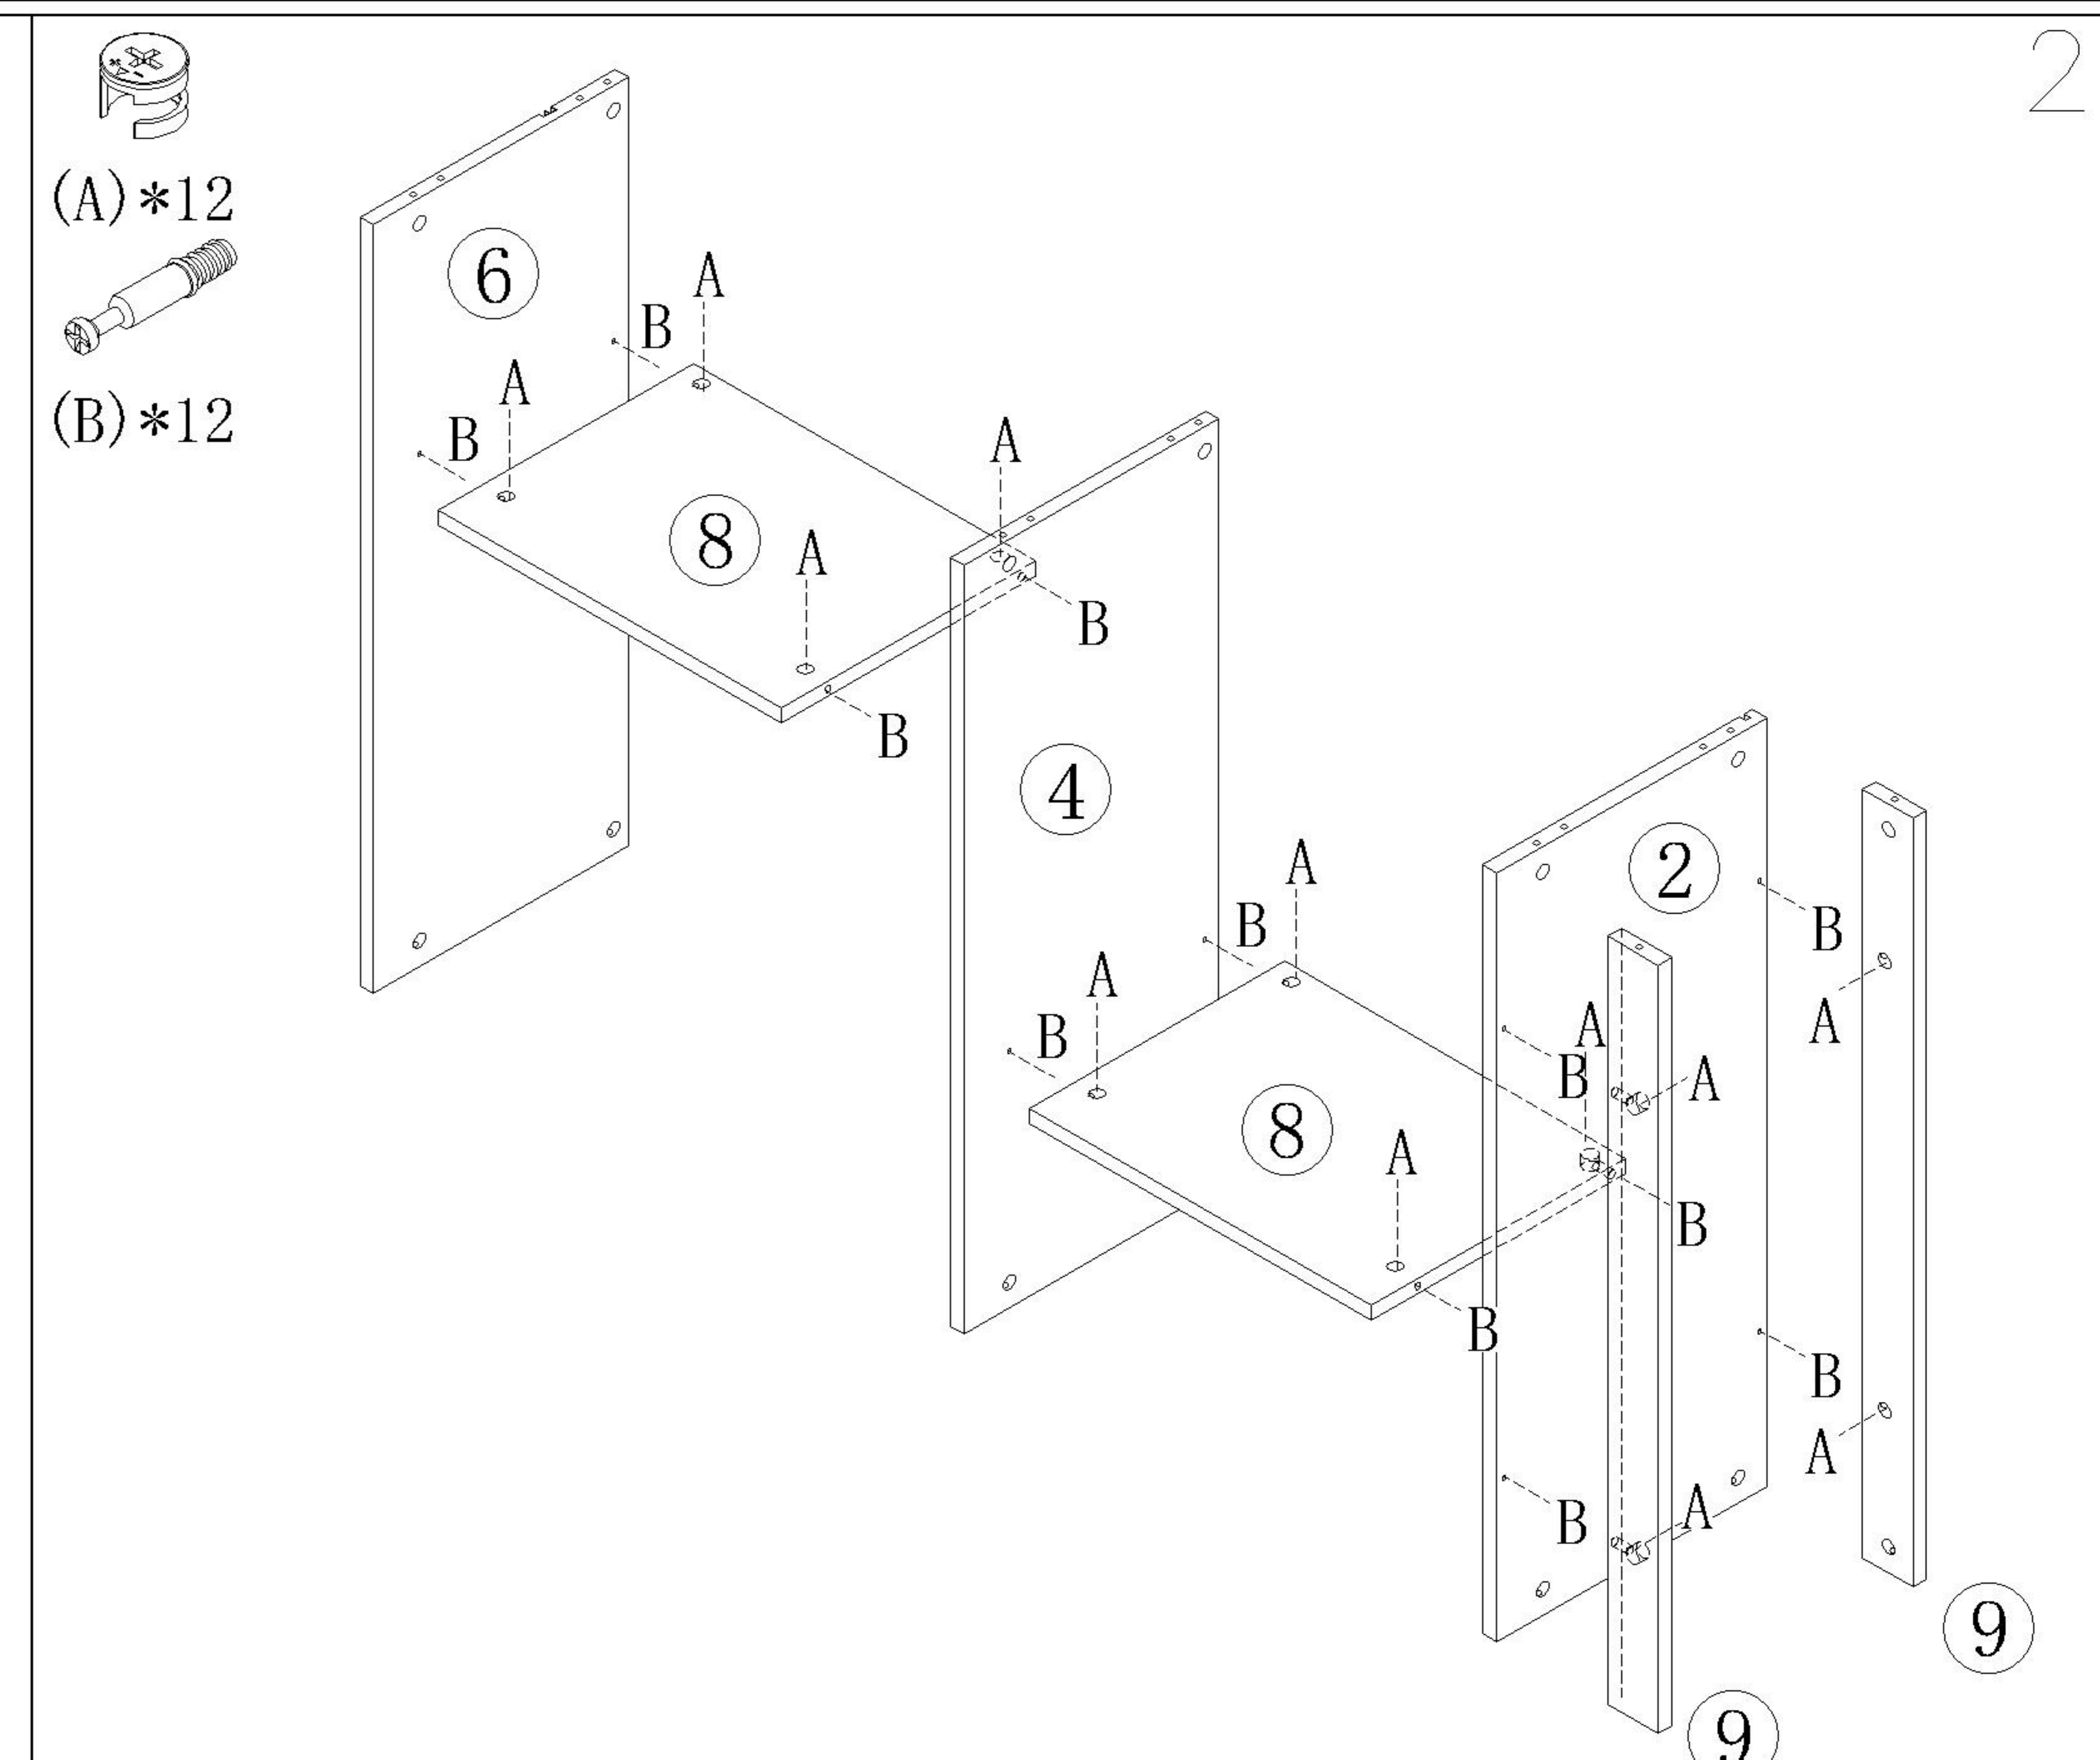

TV6G-A

安装方法/
Installation method

二合一 two-in-one

TV6G-A

安装方法/
Installation method

(I)*2

门铰Hinge

背板扣 Back Plate Buckle

5

(G)*8

6

(E)*12

(F)*16

7

8

安装方法/
Installation method