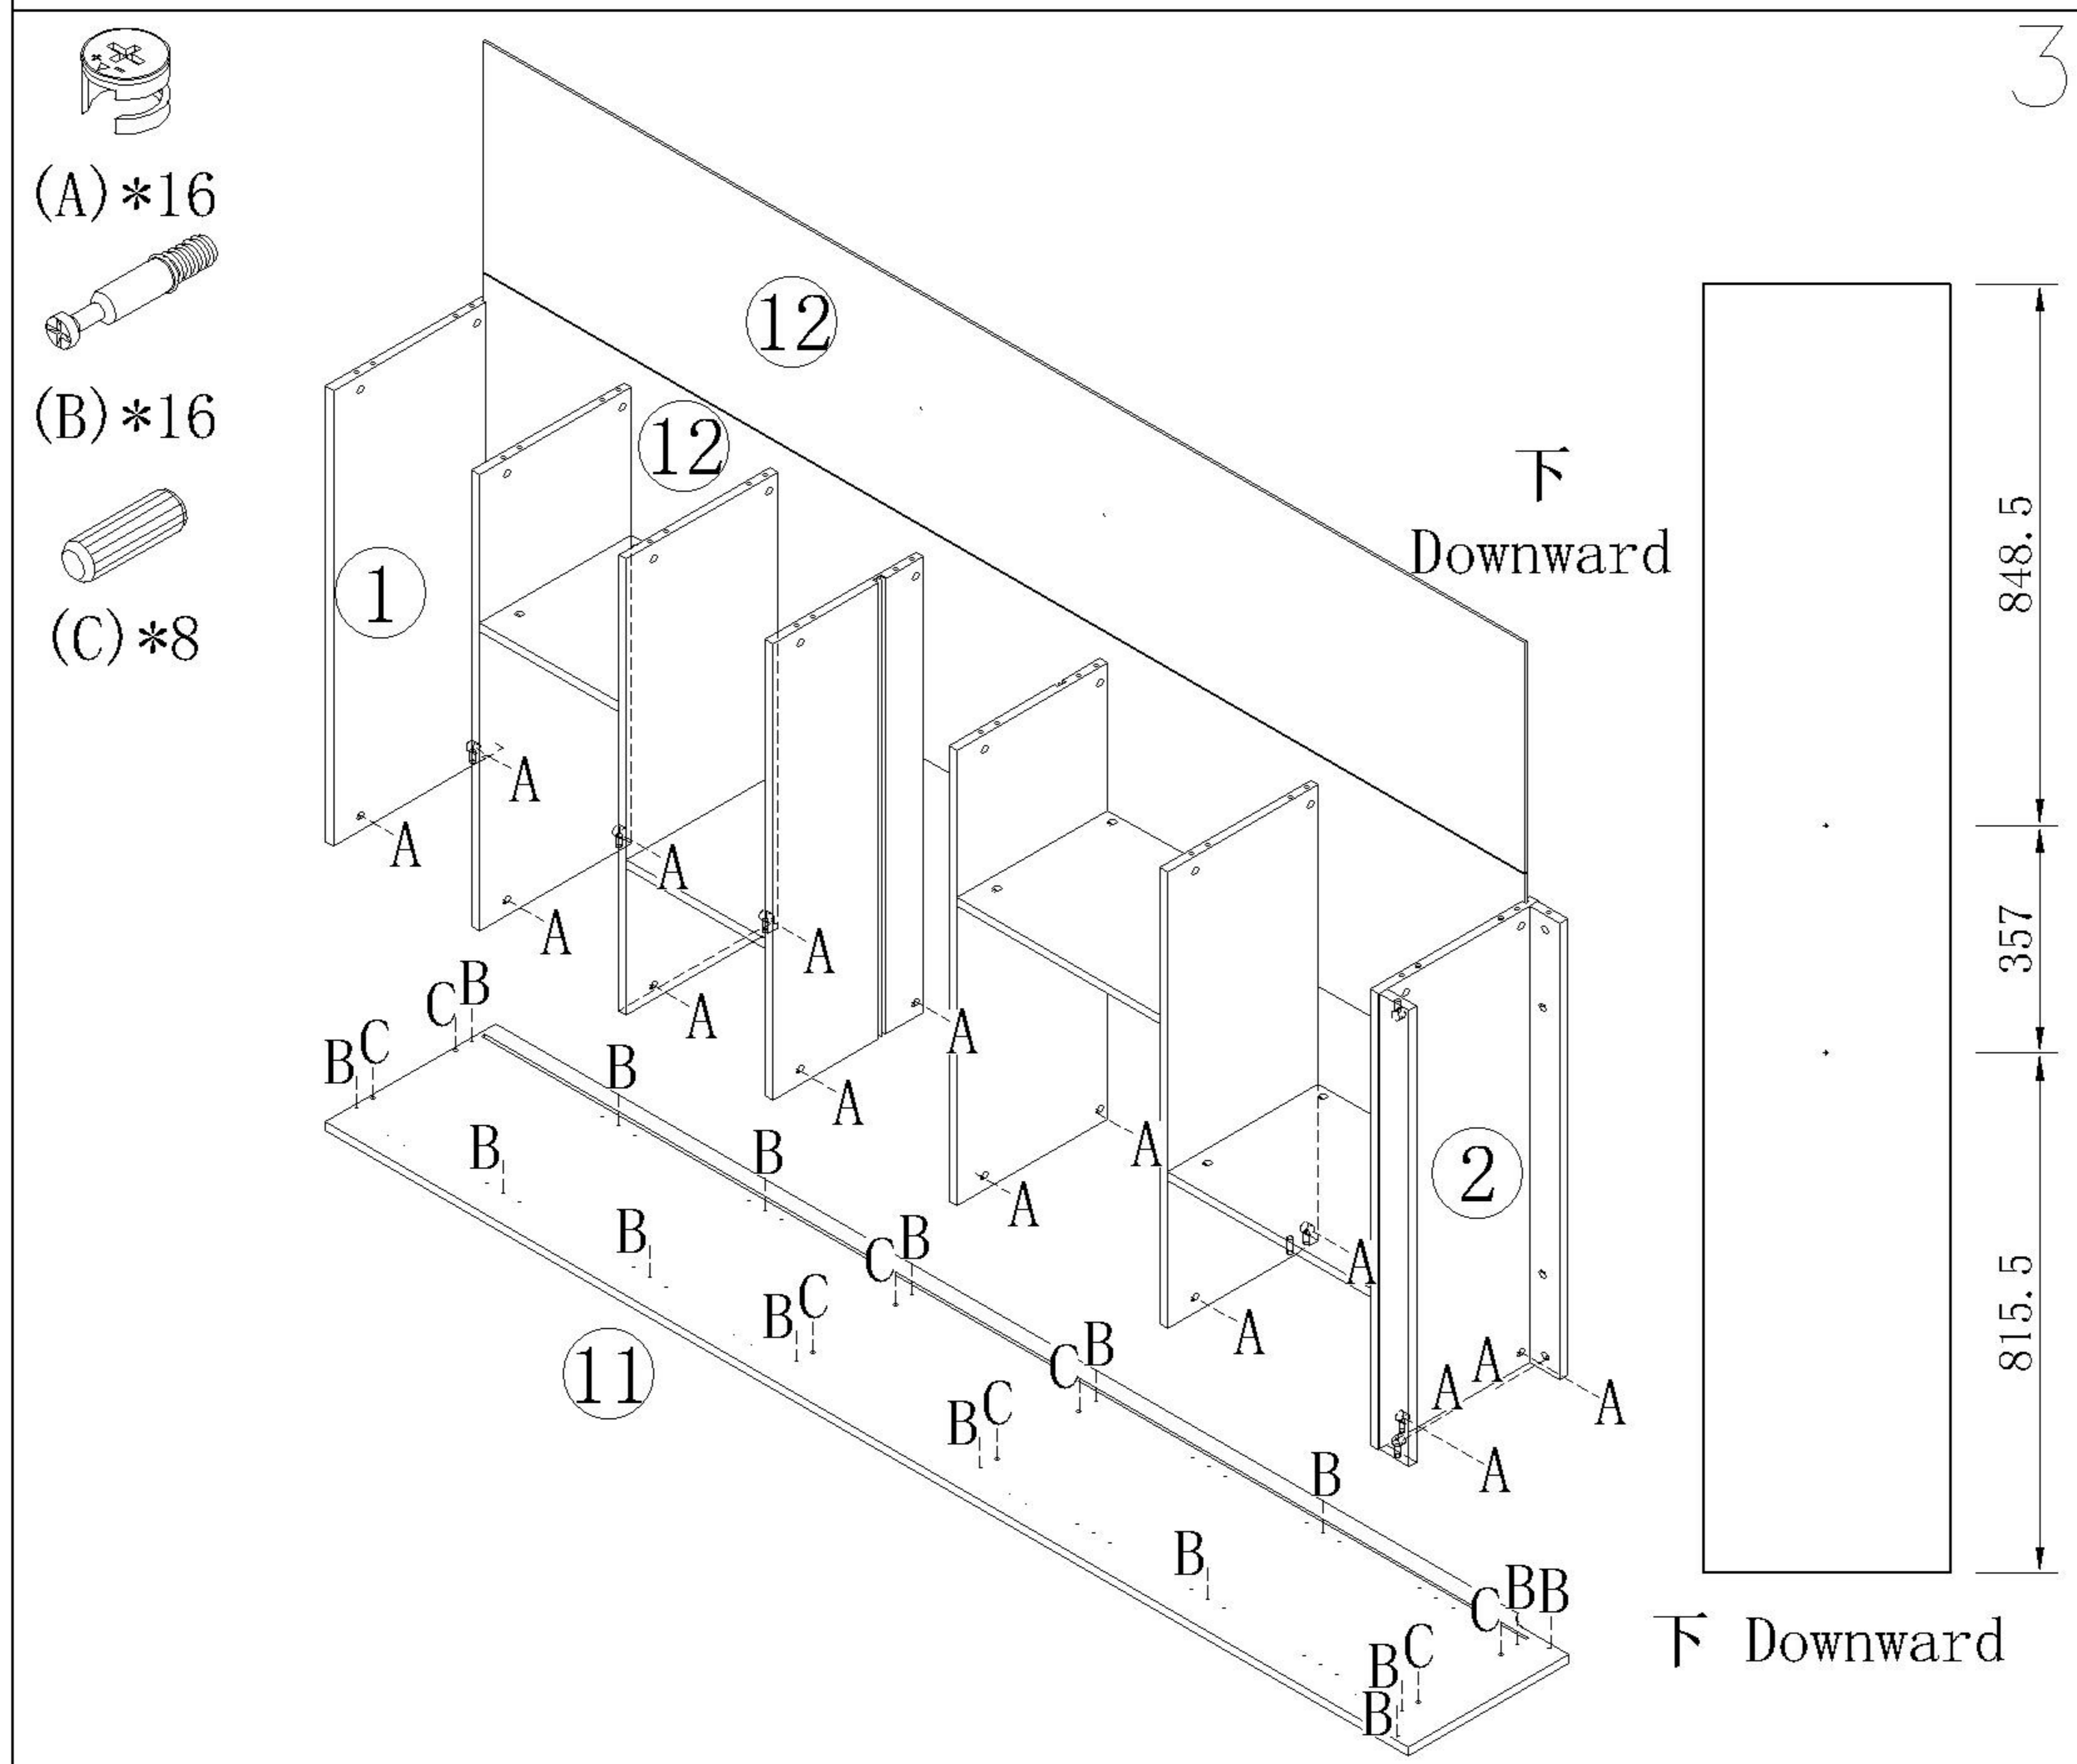

TV6G-A

安装方法/
Installation method

二合一 two-in-one

TV6G-A

安装方法/
Installation method

(I)*2

门铰Hinge

背板扣 Back Plate Buckle

5

(G)*8

6

(E)*12

(F)*16

7

8

安装方法/
Installation method