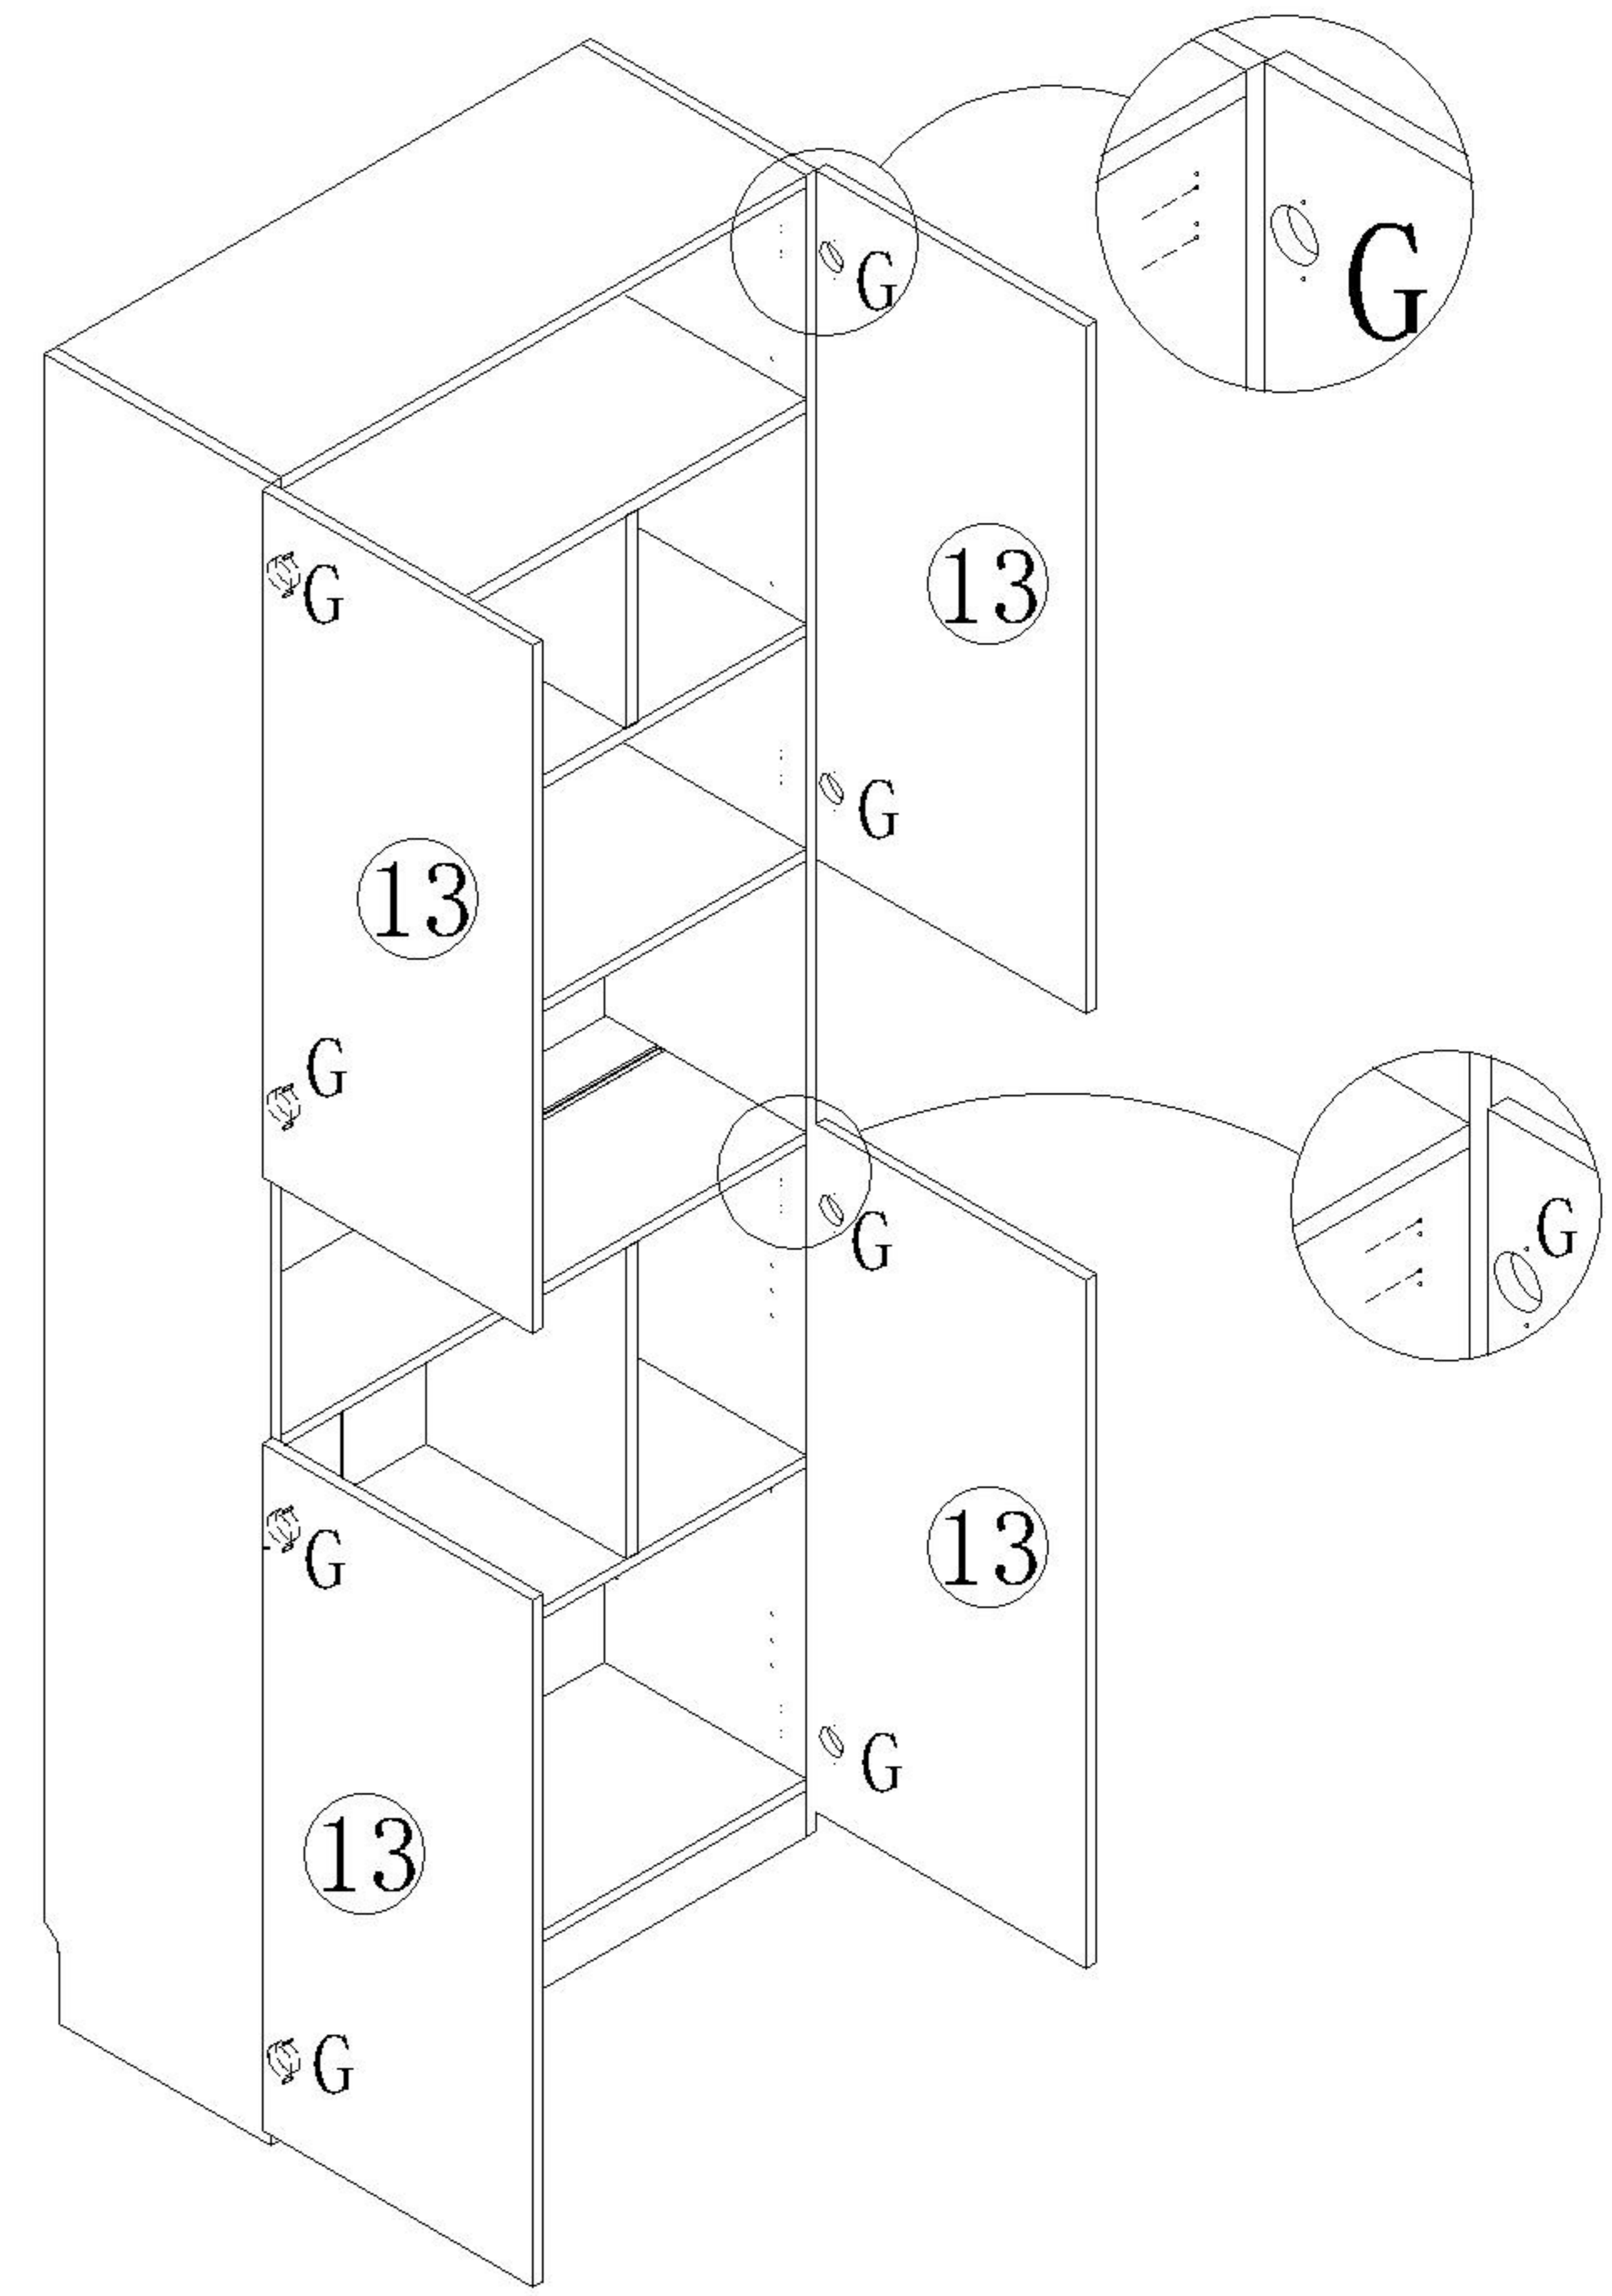

TV6G-A

安装方法/
Installation method

二合一 two-in-one

TV6G-A

安装方法/
Installation method

(I)*2

门铰Hinge

背板扣 Back Plate Buckle

5

(G)*8

6

(E)*12

(F)*16

7

8

安装方法/
Installation method