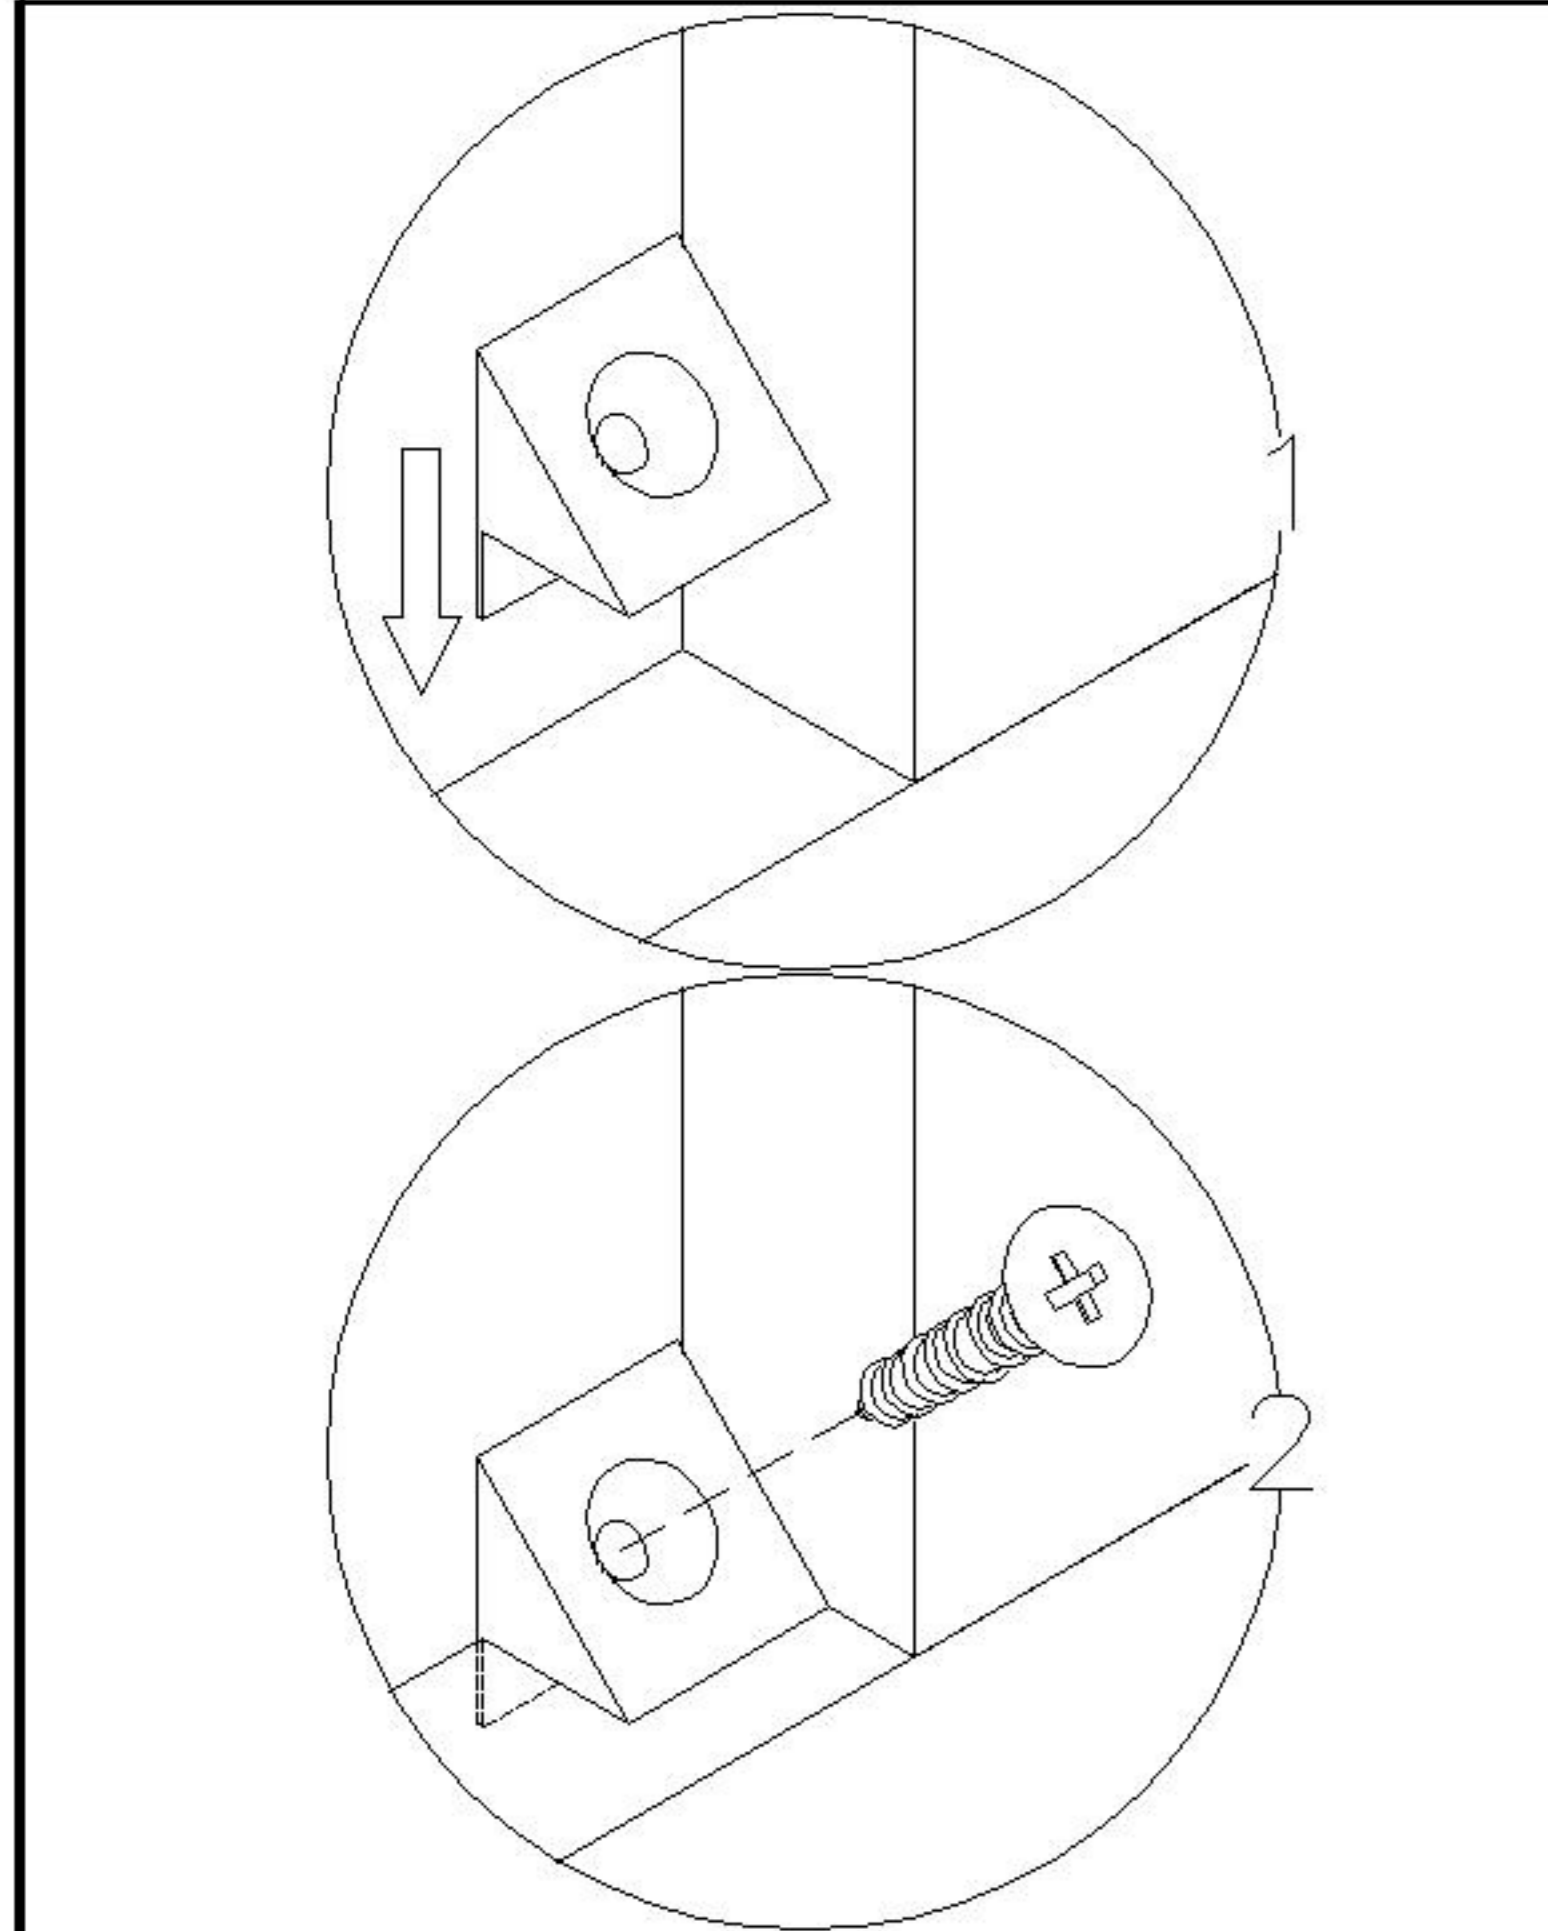

TV6G-A

安装方法/
Installation method

二合一 two-in-one

TV6G-A

安装方法/
Installation method

(I)*2

门铰Hinge

背板扣 Back Plate Buckle

5

(G)*8

6

(E)*12

(F)*16

7

8

安装方法/
Installation method