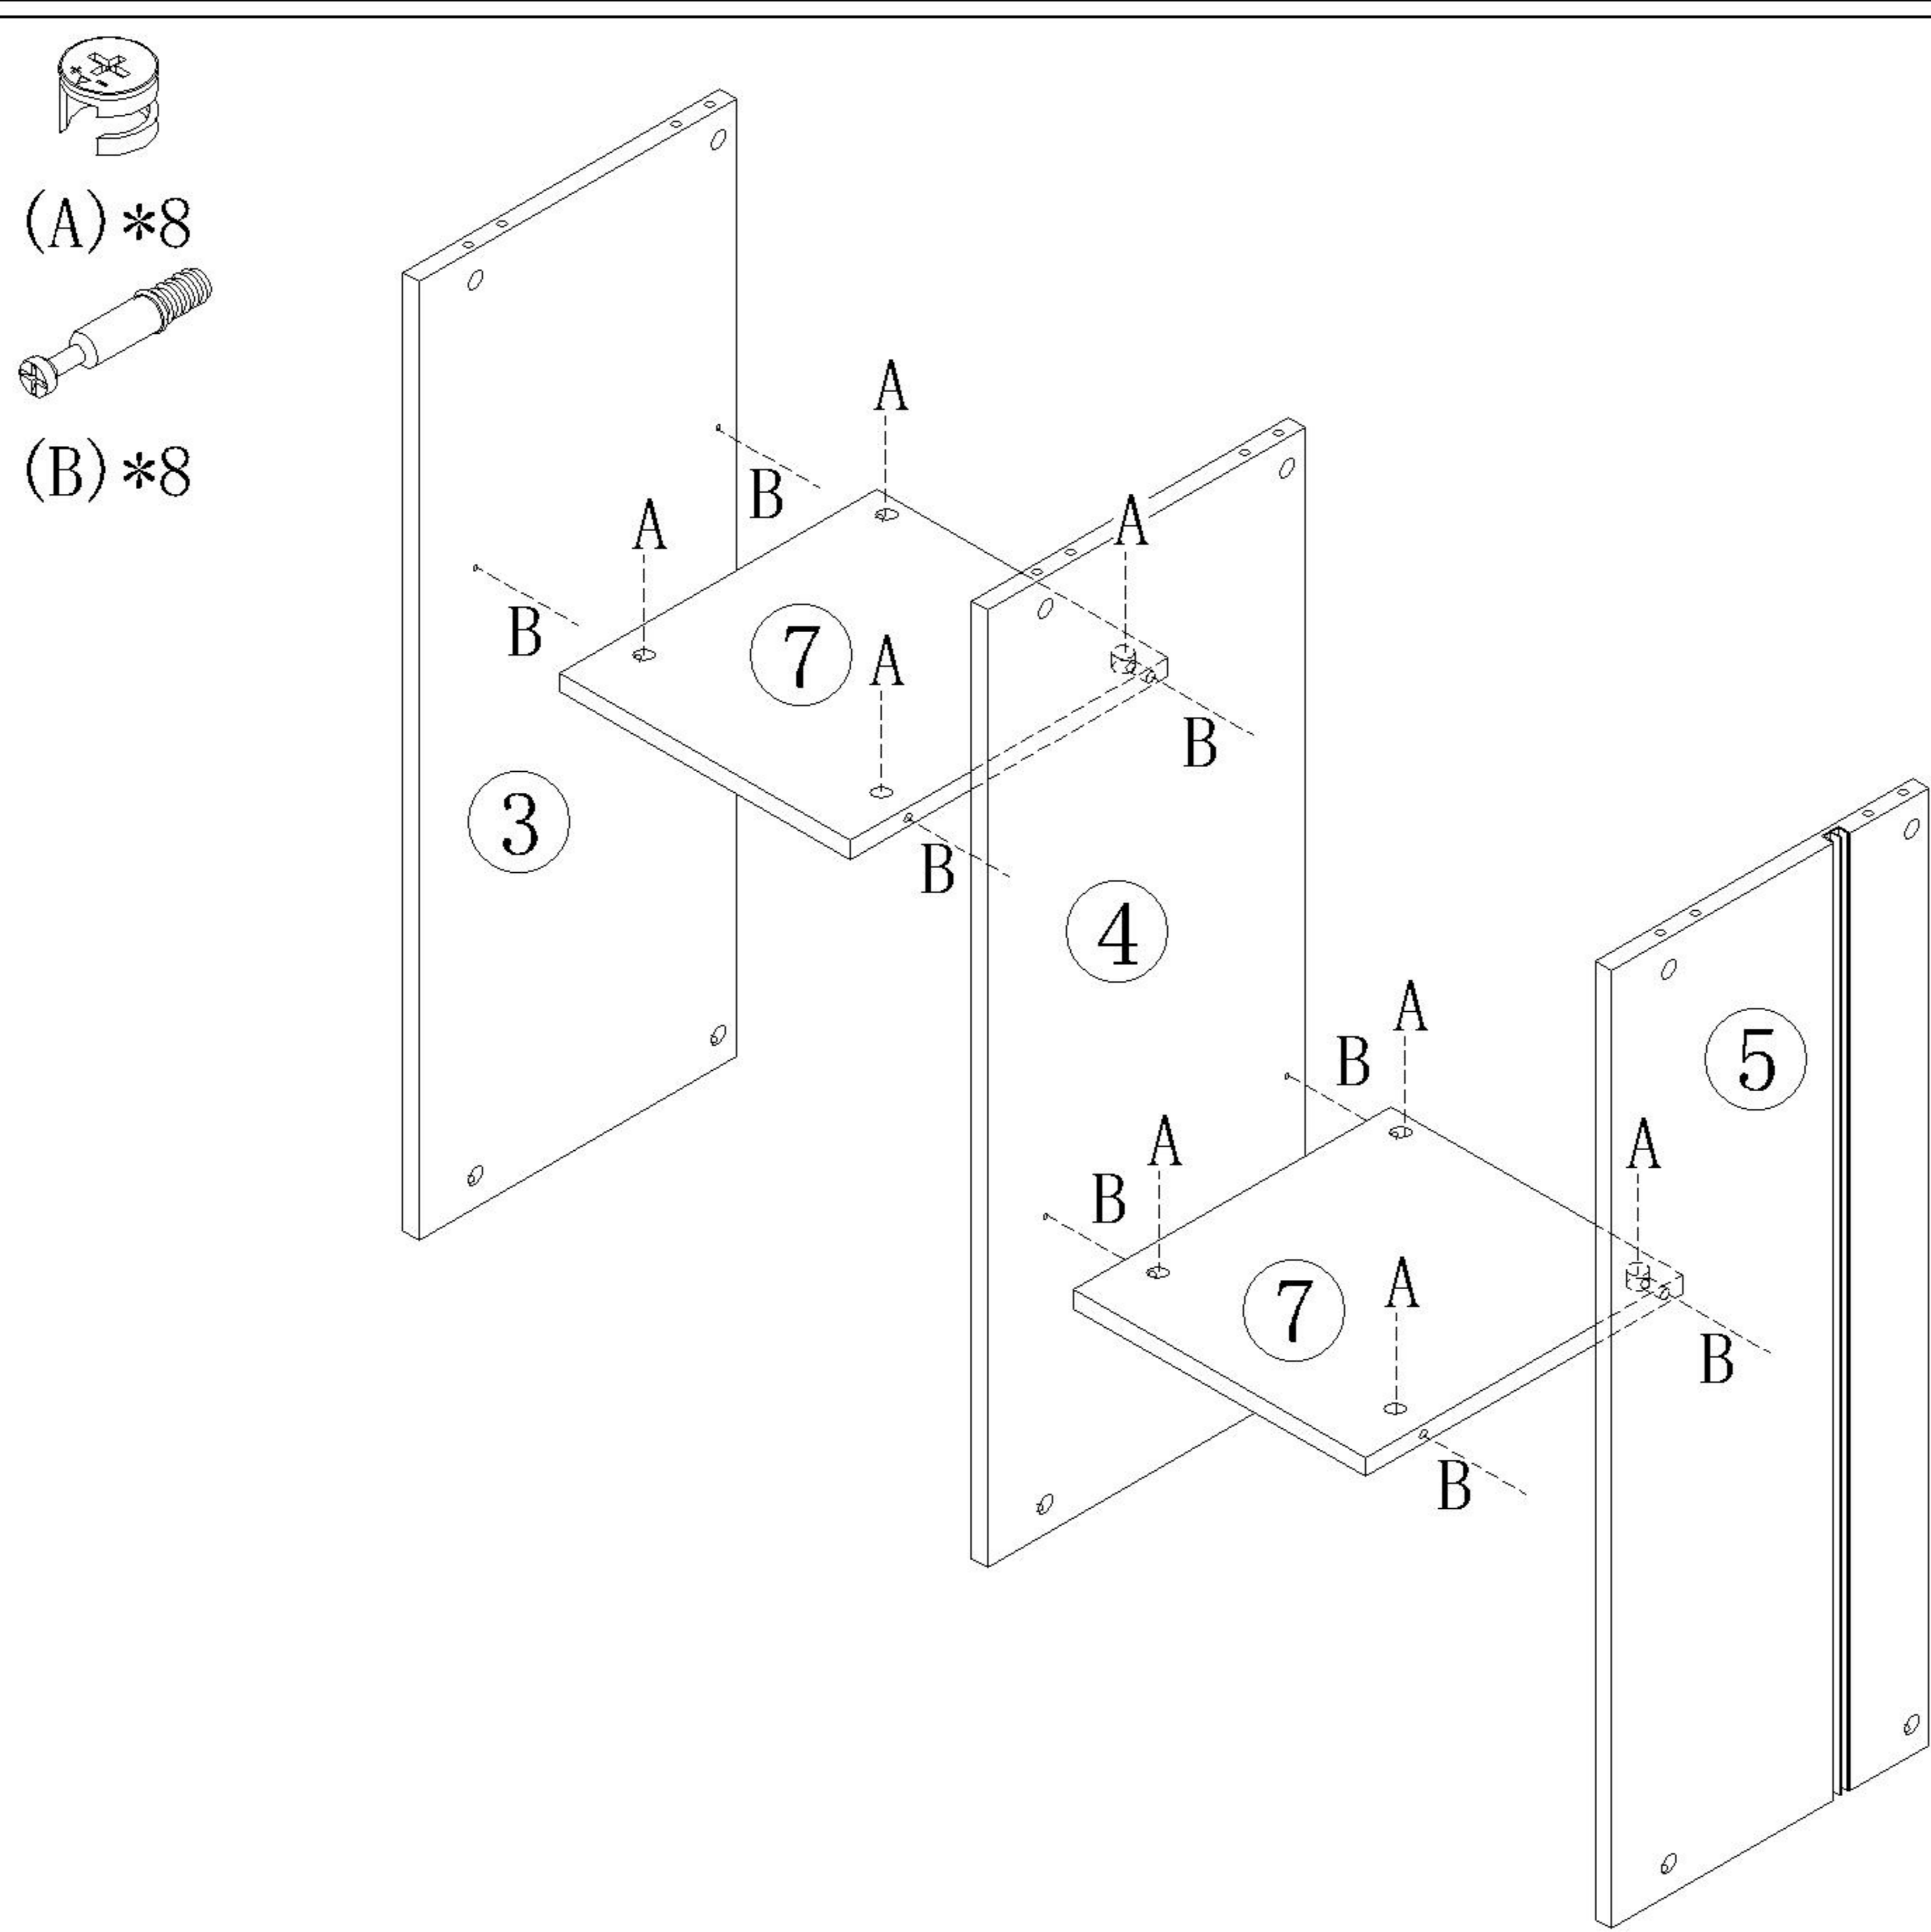

TV6G-A

安装方法/
Installation method

二合一 two-in-one

TV6G-A

安装方法/
Installation method

(I)*2

门铰Hinge

背板扣 Back Plate Buckle

5

(G)*8

6

(E)*12

(F)*16

7

8

安装方法/
Installation method