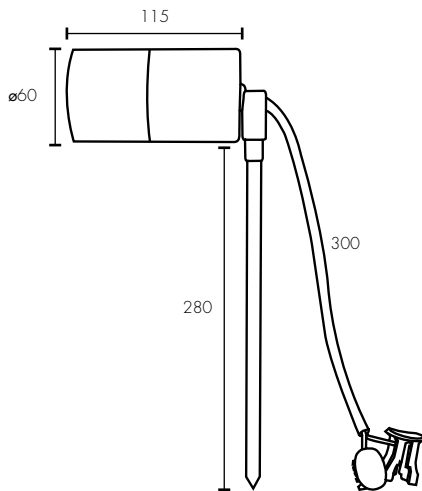

Each light is fitted with a swivel joint to direct light where needed and a garden stake for easy mounting and installation.

Adjustable head allows 90° Tilt

IP65 weather resistant rating for outdoor use

TECHNICAL SPECIFICATIONS

Operating voltage:	12V DC
Class:	Class III (3)
Wattage:	5W Max
Base Type:	MR16
Lumens:	300 Total Lumens
Colour temperature	3000K Warm White
Dimmable:	No
Construction:	Black/Chrome: Aluminium Stainless Steel: Marine Grade 316 Stainless Steel
Ingress protection:	IP65 rated
Warranty:	2 year replacement
Standards:	AS/NZS 60598.1 AS/NZS 60598.2.1

INSTALLATION

Do-It-Yourself

ACCESSORIES (sold separately)

20cm Extension Rod:	21625SP001 black, 21625SP002 chrome, 21625SP003 316 S/S
Flat Cable:	5m: 21638/06 10m: 19918/06,
2-Way Splitter (Flat cable required)	19919/06
Transformers: (Flat cable required)	24W: 19915/06 36W: 19916/06 60W: 19917/06
Controllers: (Flat cable required)	Smart WiFi: 20701/06 Dusk-To-Dawn: 21636/06

	MODEL	COLOUR	DESCRIPTION	BOX SIZE	GROSS WEIGHT	BOX QTY	BARCODE/TUN
RETAIL BOX	21625/06	Black	Seaford LED Garden Spotlight	W88 x H240 x D67 mm	0.40 kg	1 pc	 9 312641 216254 >
OUTER CTN	21625/06	Black	Seaford LED Garden Spotlight	W290 x H255 x D282 mm	6.50 kg	12 pc	 19312641216251
RETAIL BOX	21625/15	Chrome	Seaford LED Garden Spotlight	W88 x H240 x D67 mm	0.40 kg	1 pc	 9 312641 216261 >
OUTER CTN	21625/15	Chrome	Seaford LED Garden Spotlight	W290 x H255 x D282 mm	5.50 kg	12 pc	 19312641216268
RETAIL BOX	21625/16	Stainless Steel 316	Seaford LED Garden Spotlight	W88 x H240 x D67 mm	0.65 kg	1 pc	 9 312641 216278 >
OUTER CTN	21625/16	Stainless Steel 316	Seaford LED Garden Spotlight	W290 x H255 x D282 mm	8.70 kg	12 pc	 19312641216275