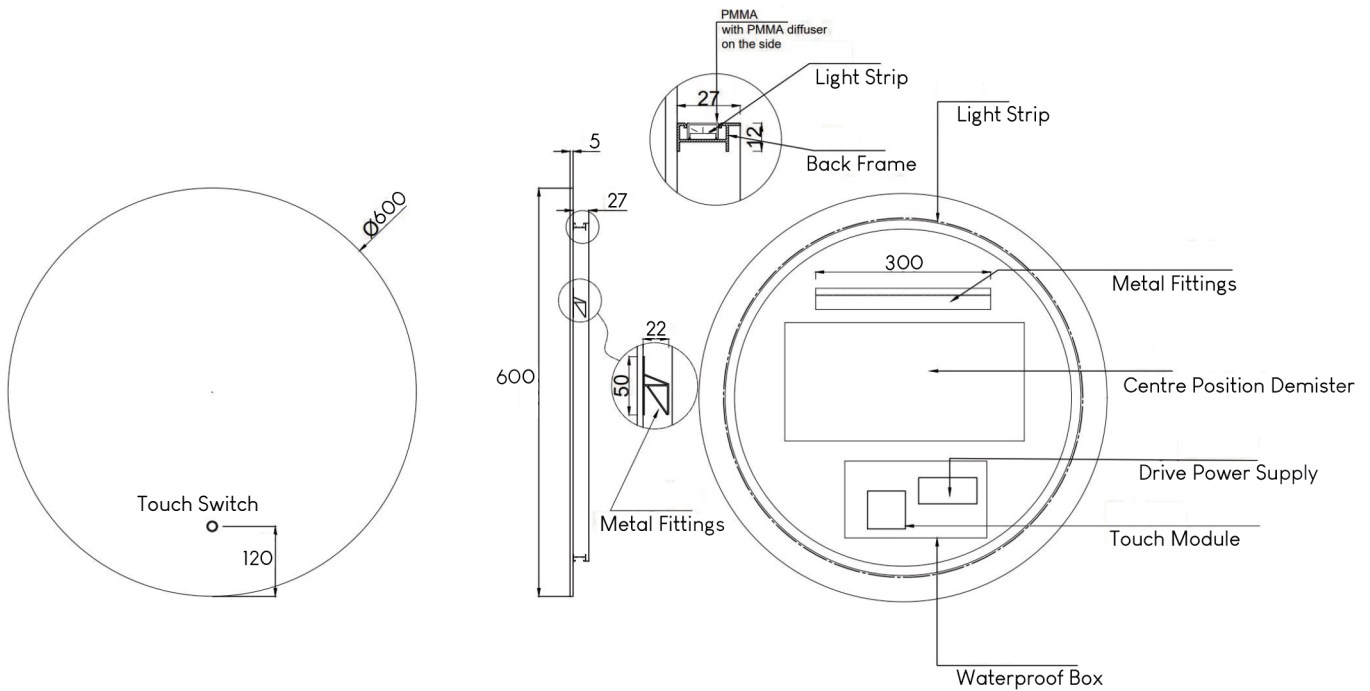

SPECIFICATION SHEET

Round Backlit LED Illuminated & Demister Mirror 600
SKU: MI-NFRL600

Material	Frameless Copper-free Mirror and Safety Vinyl Backing
Installation	Hardwired Hang with Supplied Mounting Brackets
IP Rating	IP44
Width	600mm
Depth	32mm
Height	600mm
Size Options	W600 750mm

-  Touch Switch
-  Built-in Demister
-  Safety Vinyl Backing
-  Copper-free Mirror

-  SAA Approved
-  IP44
-  2 Year Warranty